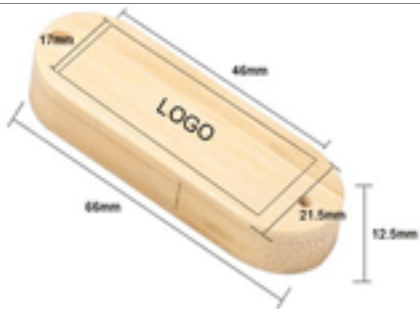

Product Price : 64 GB

Cost/Quantity	50	100	300	500	1000	2000
Cost on P	\$42.24	\$42.08	\$42.08	\$41.92	\$41.92	\$41.76

Imprint Options

- Print Types: Full-Color Printing, Laser Engraving
- Imprint Location: Cover - Front & Back
- Imprint Size: 46mm x 17mm