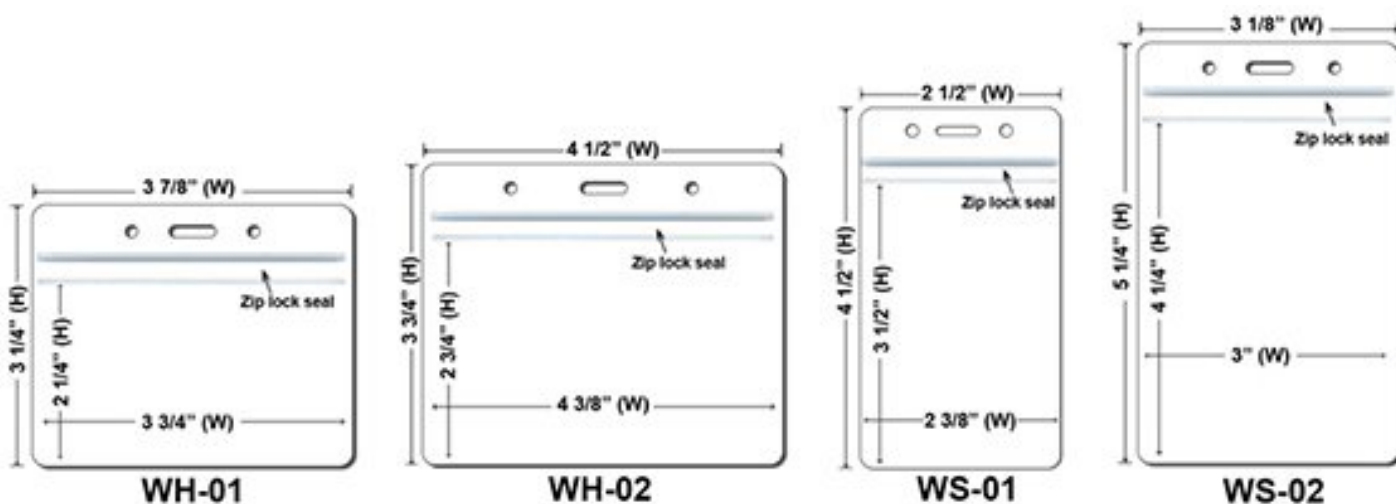

Qty	100	500	1000	2000	5000	10000	25000
WS-01	$0.75	$0.55	$0.50	$0.43	$0.38	$0.34	$0.30
WS-02	$0.75	$0.55	$0.50	$0.43	$0.38	$0.34	$0.30
WH-01	$0.75	$0.55	$0.50	$0.43	$0.38	$0.34	$0.30
WH-02	$0.75	$0.55	$0.50	$0.43	$0.38	$0.34	$0.30