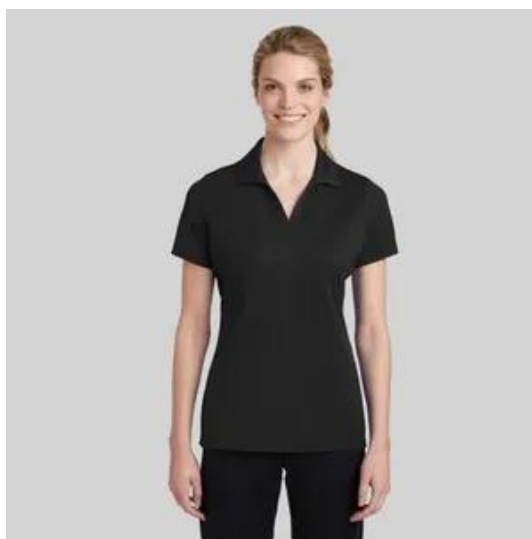

PROMOTION

Your Brand, Printed Right.

Sport-Tek Ladies PosiCharge RacerMesh Polo - Dark/All

| | |
|----------------|--|
| Product # | TS98409-TS142 |
| Features | 3.8-ounce, 100% polyester flat back mesh with PosiCharge technology, Gently contoured silhouette, Set-in, open hem sleeves, Open placket, Tag-free label, Self-fabric collar. |
| Specifications | 1. 1 Color Screen Print - 1 Location. 2. Imprint Color Options Available - Default 3. Item Colors Available - Black, Dawn Blue, Pond Blue, True Navy Blue, True Royal Blue, Gold, Graphite, Forest Green, Neon Green, Maroon, Bright Pink, Purple, True Red, Silver, White |
| Prices Include | Free Set Up One Imprint Color Free |
| Dimensions | Sizes Available |
| Imprint Area | Default |