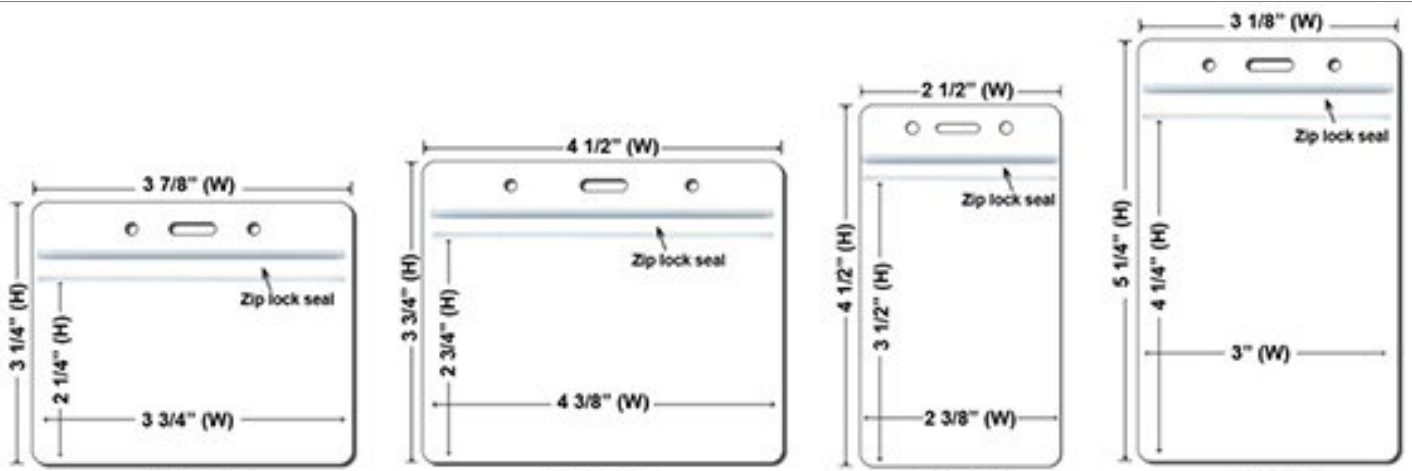

### Extra Options(Price On a P)

Buckle Release

BreakaWay

Cell Phone Attachment

**Lanyard stitching Options  
(Price On a P)**

**Plastic Badge Holders(Price On a P)**

Qty	WH1001	500	1000	2000	5000	10000	W2500
WS-01	\$0.75	\$0.55	\$0.50	\$0.43	\$0.38	\$0.34	\$0.30
WS-02	\$0.75	\$0.55	\$0.50	\$0.43	\$0.38	\$0.34	\$0.30
WH-01	\$0.75	\$0.55	\$0.50	\$0.43	\$0.38	\$0.34	\$0.30
WH-02	\$0.75	\$0.55	\$0.50	\$0.43	\$0.38	\$0.34	\$0.30