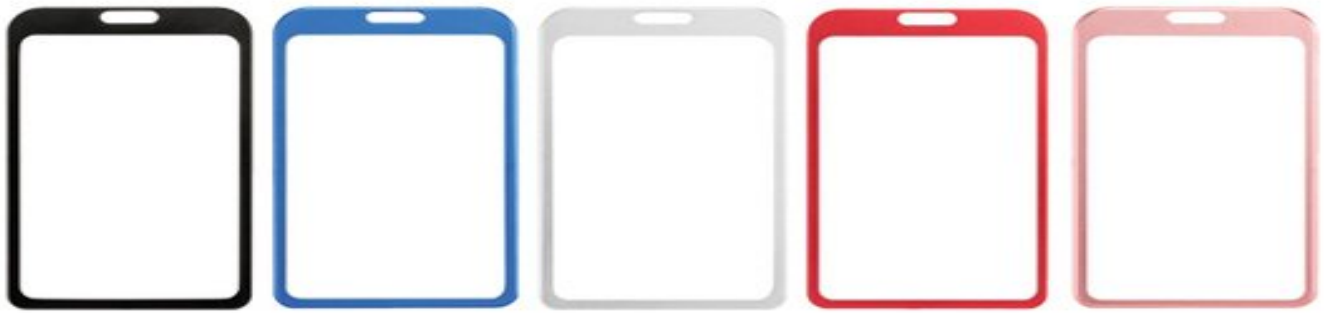

Aluminum Badge Holders(Price On a P)

Holder Size - 2 1/4 inch x 3 3/4 inch

Qty	0 - 99	100	3000	5000
Price	$1.64	$1.56	$1.56	$1.56

Laminated PVC ID Cards(Price On a P)