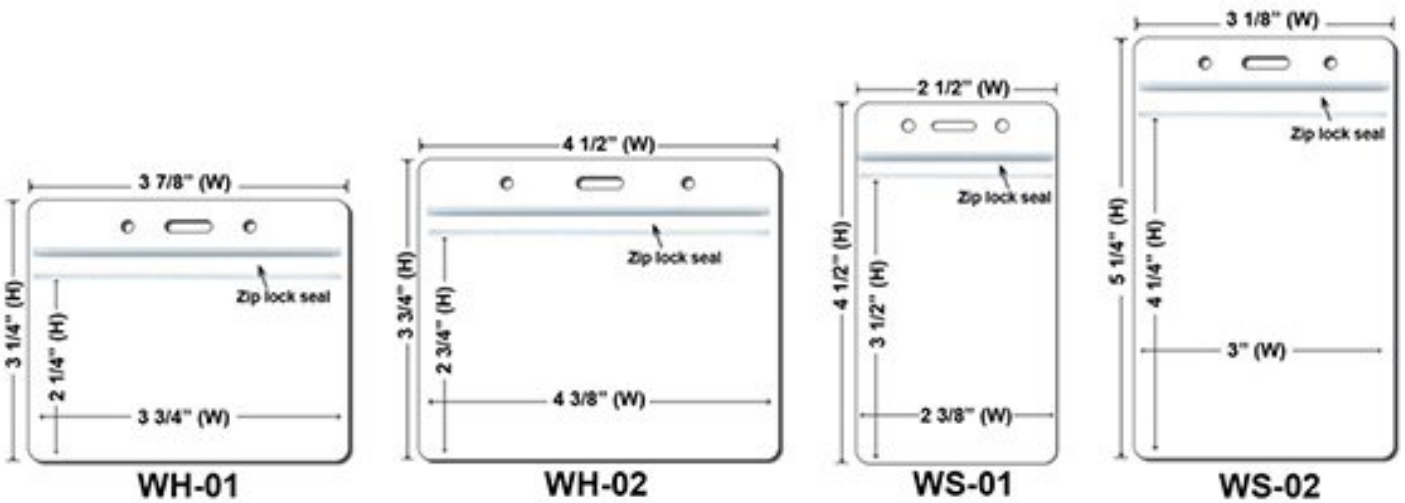

Qty	100	500	1000	2000	5000	10000	25000
WS-01	$0.75	$0.55	$0.50	$0.43	$0.38	$0.34	$0.30
WS-02	$0.75	$0.55	$0.50	$0.43	$0.38	$0.34	$0.30
WH-01	$0.75	$0.55	$0.50	$0.43	$0.38	$0.34	$0.30
WH-02	$0.75	$0.55	$0.50	$0.43	$0.38	$0.34	$0.30

Vertical & Horizontal Haux Leather Badge Holders(Price On a P)