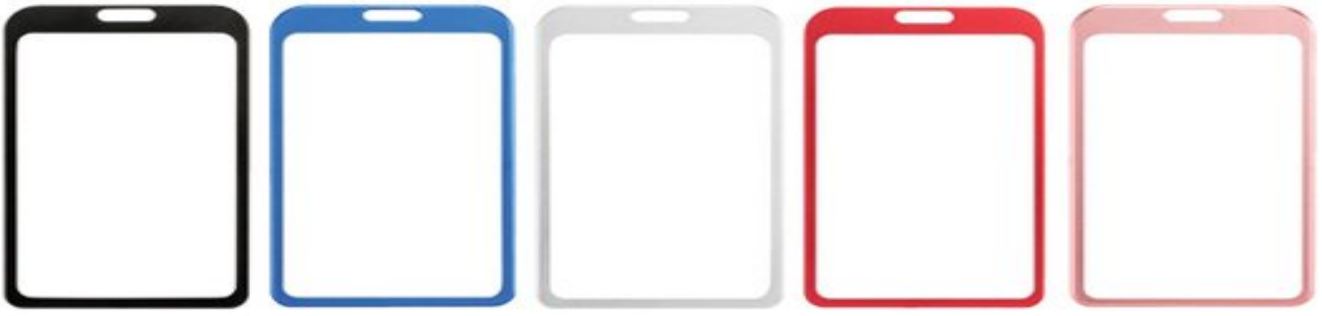

Holder Size - 2 1/4 inch x 3 3/4 inch

Qty	0 - 99	100	3000	5000
Price	$1.64	$1.56	$1.56	$1.56