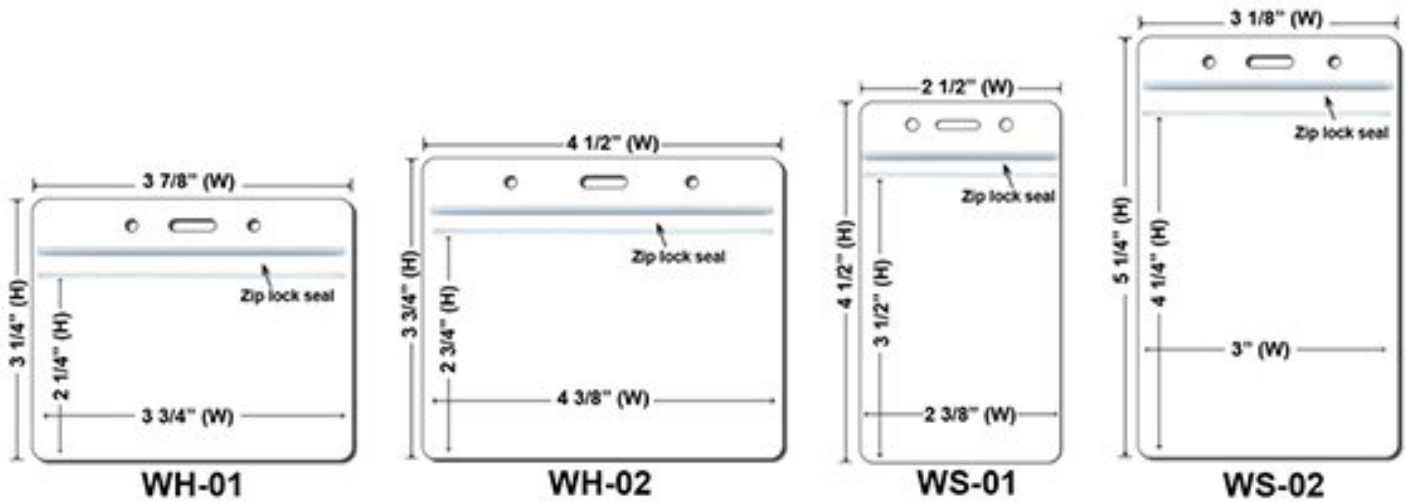

Plastic Badge Holders(Price On a P)

Qty	100	500	1000	2000	5000	10000	25000
WS-01	$0.75	$0.55	$0.50	$0.43	$0.38	$0.34	$0.30
WS-02	$0.75	$0.55	$0.50	$0.43	$0.38	$0.34	$0.30
WH-01	$0.75	$0.55	$0.50	$0.43	$0.38	$0.34	$0.30
WH-02	$0.75	$0.55	$0.50	$0.43	$0.38	$0.34	$0.30

Vertical & Horizontal Haux Leather Badge Holders(Price On a P)