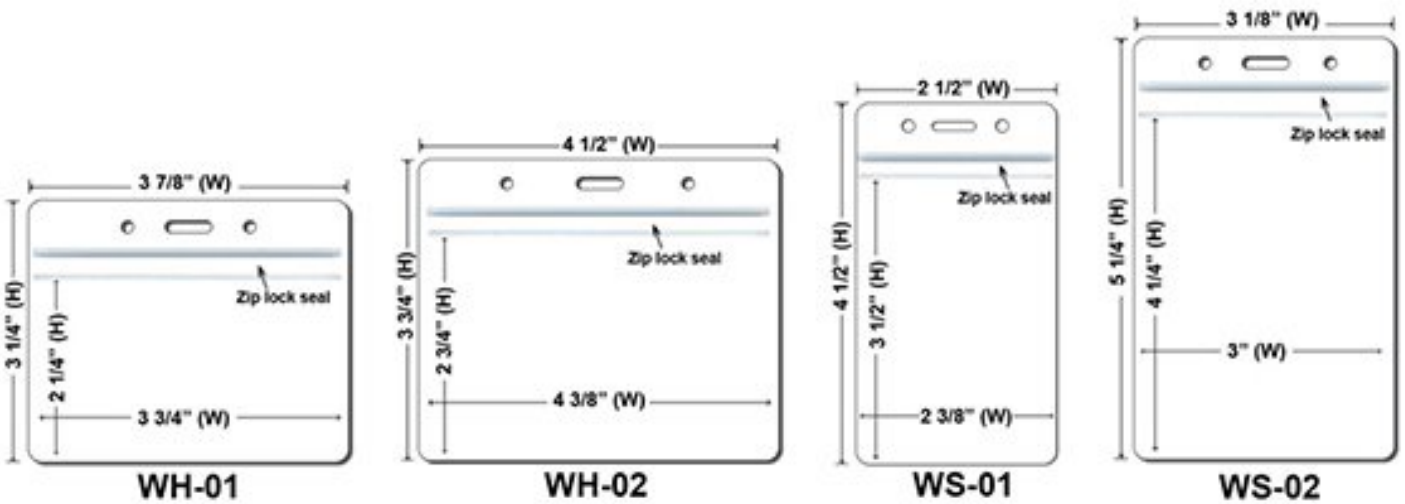

BreakaWay

Cell Phone Attachment

Lanyard stitching Options (Price On a P)

Plastic Badge Holders(Price On a P)

Qty	100	500	1000	2000	5000	10000	25000
WS-01	\$0.75	\$0.55	\$0.50	\$0.43	\$0.38	\$0.34	\$0.30
WS-02	\$0.75	\$0.55	\$0.50	\$0.43	\$0.38	\$0.34	\$0.30
WH-01	\$0.75	\$0.55	\$0.50	\$0.43	\$0.38	\$0.34	\$0.30
WH-02	\$0.75	\$0.55	\$0.50	\$0.43	\$0.38	\$0.34	\$0.30

Vertical & Horizontal Haux Leather Badge Holders(Price On a P)

Vertical Size -
2 4/5 inch W x 4 2/5 inch H

Horizontal Size -
4 2/5 inch W x 2 4/5 inch H

Qty	0 - 99	100	3000	5000
Price	\$1.64	\$1.56	\$1.56	\$1.56