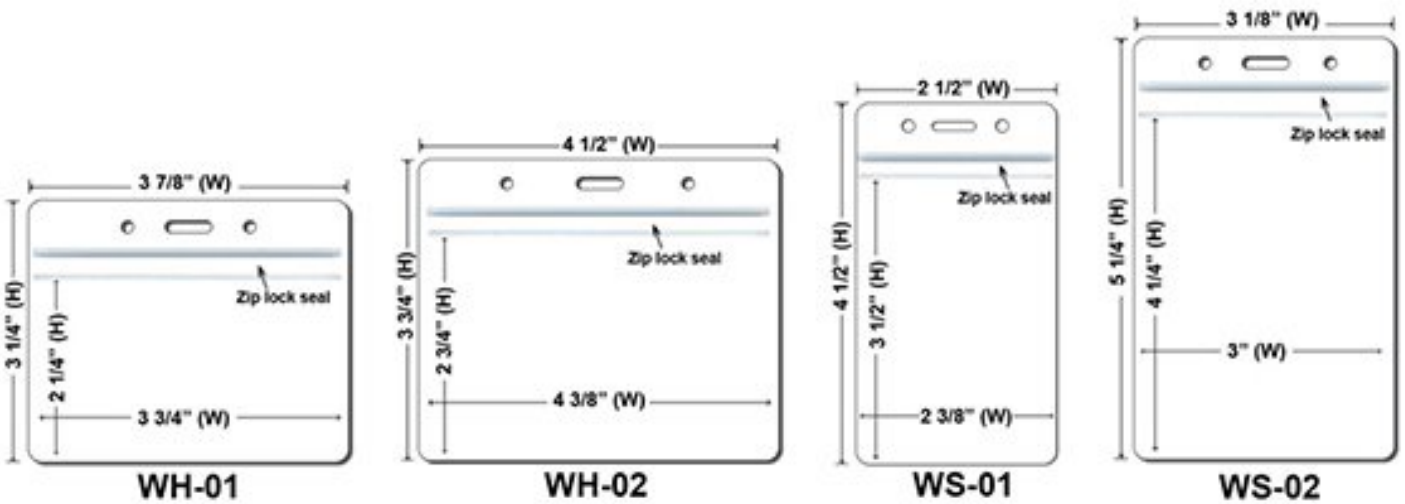

Plastic Badge Holders(Price On a P)

Qty	100	500	1000	2000	5000	10000	25000
WS-01	$0.75	$0.55	$0.50	$0.43	$0.38	$0.34	$0.30
WS-02	$0.75	$0.55	$0.50	$0.43	$0.38	$0.34	$0.30
WH-01	$0.75	$0.55	$0.50	$0.43	$0.38	$0.34	$0.30
WH-02	$0.75	$0.55	$0.50	$0.43	$0.38	$0.34	$0.30

Vertical & Horizontal Haux Leather Badge Holders(Price On a P)