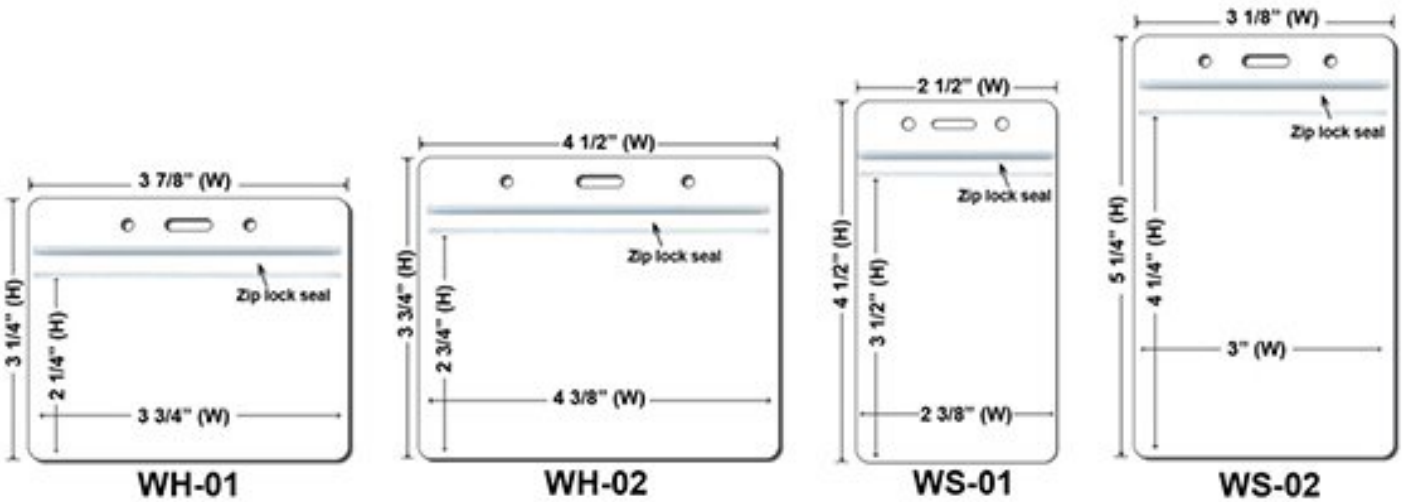

BreakaWay

Cell Phone Attachment

**Lanyard stitching Options
(Price On a P)**

Plastic Badge Holders(Price On a P)

Qty	100	500	1000	2000	5000	10000	25000
WS-01	\$0.75	\$0.55	\$0.50	\$0.43	\$0.38	\$0.34	\$0.30
WS-02	\$0.75	\$0.55	\$0.50	\$0.43	\$0.38	\$0.34	\$0.30
WH-01	\$0.75	\$0.55	\$0.50	\$0.43	\$0.38	\$0.34	\$0.30
WH-02	\$0.75	\$0.55	\$0.50	\$0.43	\$0.38	\$0.34	\$0.30

Vertical & Horizontal Haux Leather Badge Holders(Price On a P)

Vertical Size -
2 4/5 inch W x 4 2/5 inch H

Horizontal Size -
4 2/5 inch W x 2 4/5 inch H

Qty	0 - 99	100	3000	5000
Price	\$1.64	\$1.56	\$1.56	\$1.56