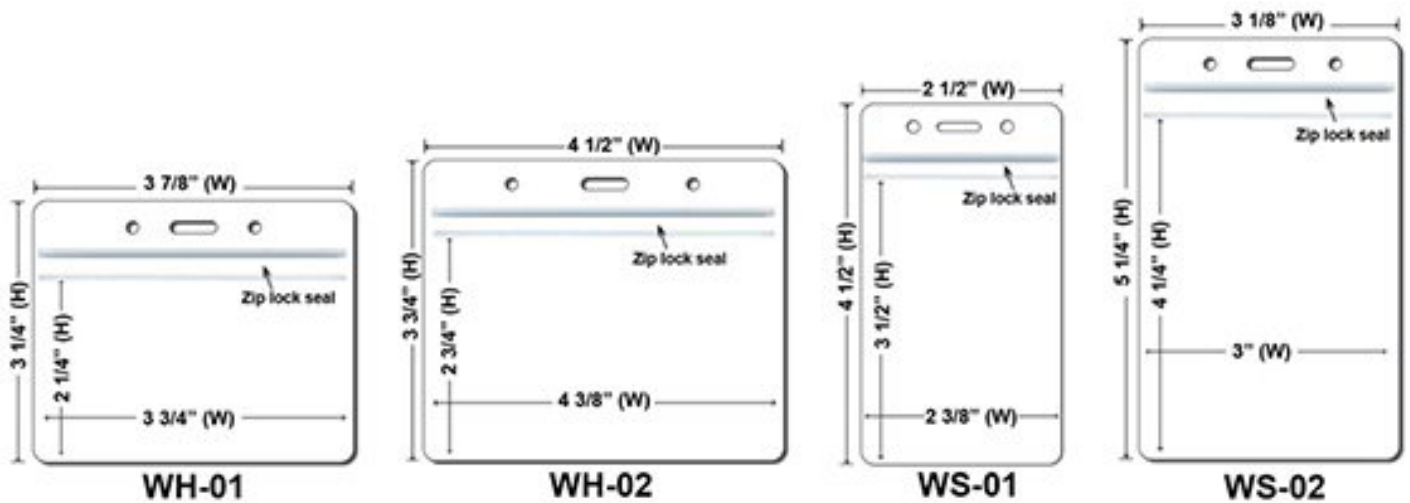

### Extra Options(Price On a P)

Buckle Release

BreakaWay

Cell Phone Attachment

**Lanyard stitching Options  
(Price On a P)**

**Plastic Badge Holders(Price On a P)**

Qty	100	500	1000	2000	5000	10000	25000
-----	-----	-----	------	------	------	-------	-------

<b>WS-01</b>	\$0.75	\$0.55	\$0.50	\$0.43	\$0.38	\$0.34	\$0.30
<b>WS-02</b>	\$0.75	\$0.55	\$0.50	\$0.43	\$0.38	\$0.34	\$0.30
<b>WH-01</b>	\$0.75	\$0.55	\$0.50	\$0.43	\$0.38	\$0.34	\$0.30
<b>WH-02</b>	\$0.75	\$0.55	\$0.50	\$0.43	\$0.38	\$0.34	\$0.30