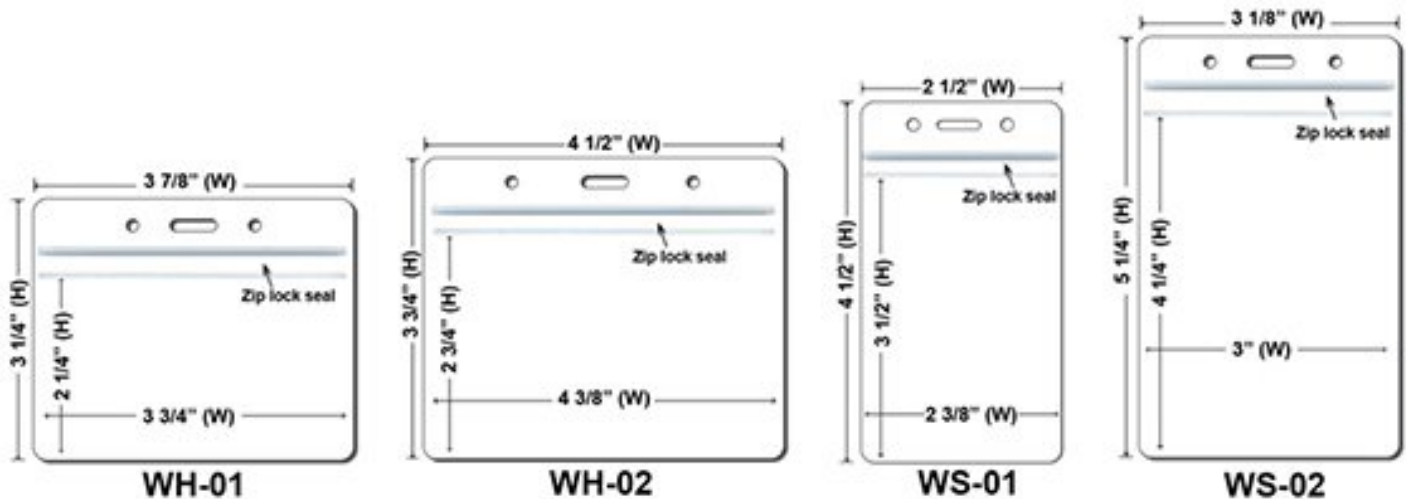

Newly Arrived Clip
Attachment(Price On a P)

Carabiner Keychain Attachments(Price On a P)

Extra Options(Price On a P)

Buckle Release

BreakaWay

Cell Phone Attachment

Plastic Badge Holders(Price On a P)

Qty	100	500	1000	2000	5000	10000	25000
WS-01	\$0.75	\$0.55	\$0.50	\$0.43	\$0.38	\$0.34	\$0.30
WS-02	\$0.75	\$0.55	\$0.50	\$0.43	\$0.38	\$0.34	\$0.30
WH-01	\$0.75	\$0.55	\$0.50	\$0.43	\$0.38	\$0.34	\$0.30
WH-02	\$0.75	\$0.55	\$0.50	\$0.43	\$0.38	\$0.34	\$0.30

Vertical & Horizontal Haux Leather Badge Holders(Price On a P)

Vertical Size -
2 4/5 inch W x 4 2/5 inch H

Horizontal Size -
4 2/5 inch W x 2 4/5 inch H

Qty	0 - 99	100	3000	5000
Price	\$1.64	\$1.56	\$1.56	\$1.56