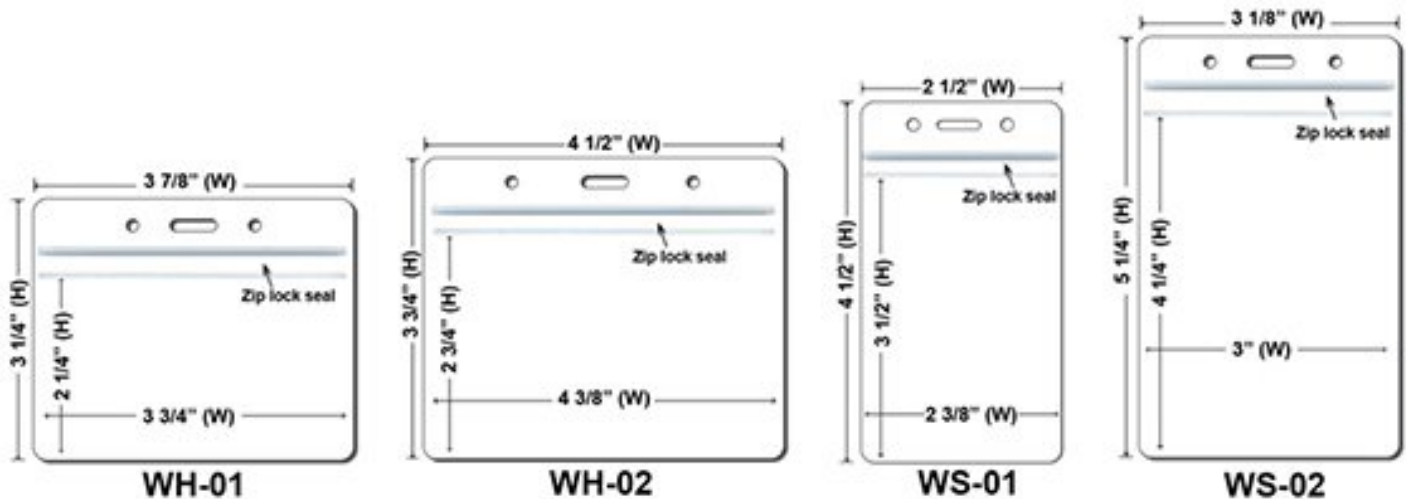

Plastic Badge Holders(Price On a P)

Qty	100	500	1000	2000	5000	10000	25000
WS-01	$0.75	$0.55	$0.50	$0.43	$0.38	$0.34	$0.30
WS-02	$0.75	$0.55	$0.50	$0.43	$0.38	$0.34	$0.30
WH-01	$0.75	$0.55	$0.50	$0.43	$0.38	$0.34	$0.30
WH-02	$0.75	$0.55	$0.50	$0.43	$0.38	$0.34	$0.30

Vertical & Horizontal Haux Leather Badge Holders(Price On a P)