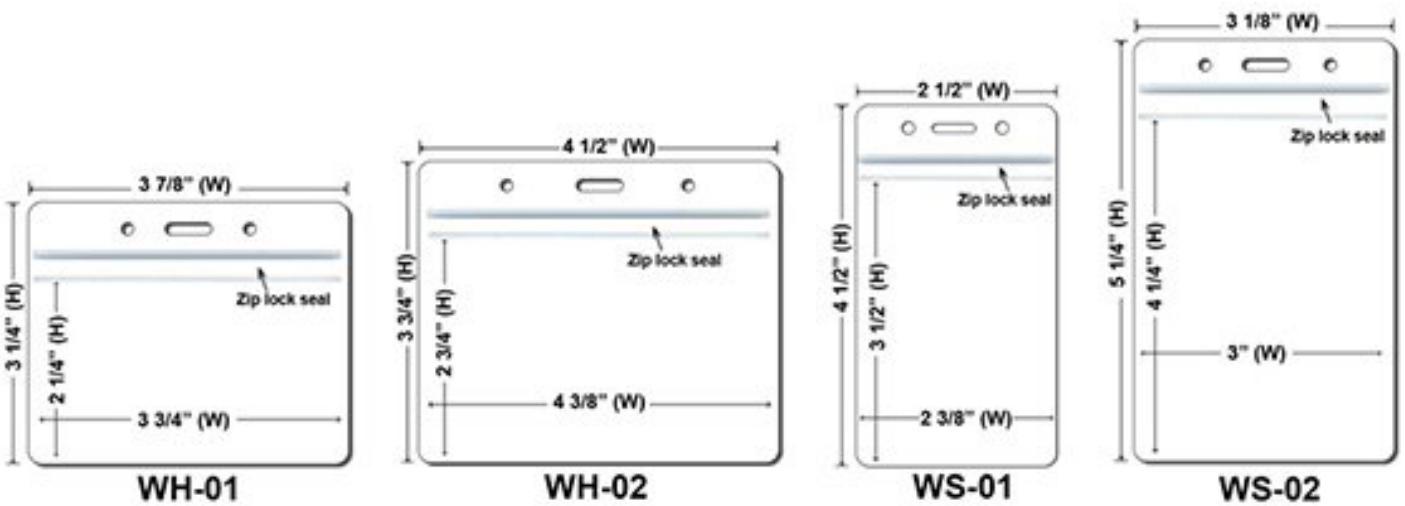

Buckle Release

Safety Breakaway
.20 / Each

BreakaWay

Cell Phone Attachment
.40 / Each

Cell Phone Attachment

Plastic Badge Holders(Price On a P)

Qty	100	500	1000	2000	5000	10000	25000
WS-01	\$0.75	\$0.55	\$0.50	\$0.43	\$0.38	\$0.34	\$0.30
WS-02	\$0.75	\$0.55	\$0.50	\$0.43	\$0.38	\$0.34	\$0.30
WH-01	\$0.75	\$0.55	\$0.50	\$0.43	\$0.38	\$0.34	\$0.30
WH-02	\$0.75	\$0.55	\$0.50	\$0.43	\$0.38	\$0.34	\$0.30

Vertical & Horizontal Haux Leather Badge Holders(Price On a P)

Vertical Size -
2 4/5 inch W x 4 2/5 inch H

Horizontal Size -
4 2/5 inch W x 2 4/5 inch H

Qty	0 - 99	100	3000	5000
Price	\$1.64	\$1.56	\$1.56	\$1.56