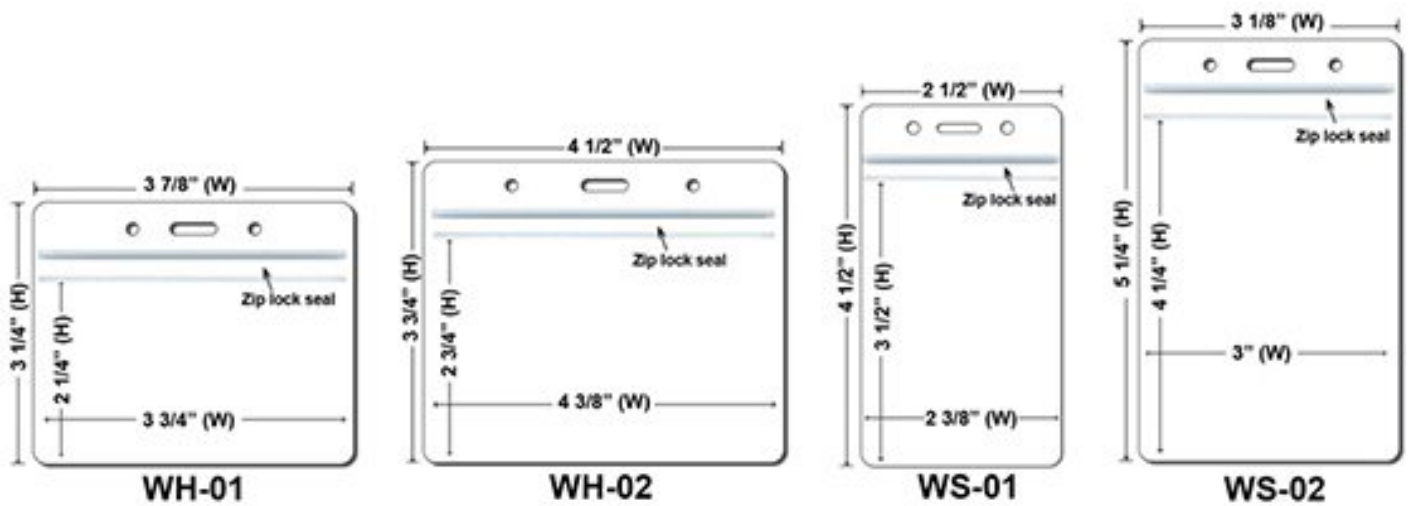

Plastic Badge Holders(Price On a P)

Qty	100	500	1000	2000	5000	10000	25000
WS-01	$0.75	$0.55	$0.50	$0.43	$0.38	$0.34	$0.30
WS-02	$0.75	$0.55	$0.50	$0.43	$0.38	$0.34	$0.30
WH-01	$0.75	$0.55	$0.50	$0.43	$0.38	$0.34	$0.30
WH-02	$0.75	$0.55	$0.50	$0.43	$0.38	$0.34	$0.30

Vertical & Horizontal Haux Leather Badge Holders(Price On a P)