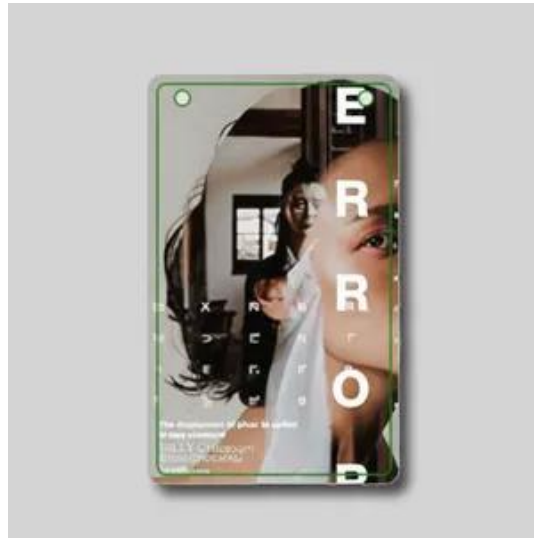

PROMOTION
Your Brand, Printed Right.

Custom Matte ID Cards - 2.12" x 3.38"

ITEM#CMID984 - 2.12" x 3.38"

Cost is with one side Full Color Imprinting

Both side Printing: \$130(P) \$0.06/EACH On NET

Mold Fee for Both Side Printing with different Logo:\$80 On NET

Product Price : 2.12 " x 3.38 " Vertical

Cost/Quantity	100	200	300	500	1000	3000	5000
Cost on P	\$1.7	\$1.28	\$1.17	\$0.89	\$0.86	\$0.74	\$0.64

Product Price : 2.12 " x 3.38 " Horizontal

Cost/Quantity	100	200	300	500	1000	3000	5000
Cost on P	\$1.7	\$1.28	\$1.17	\$0.89	\$0.86	\$0.74	\$0.64