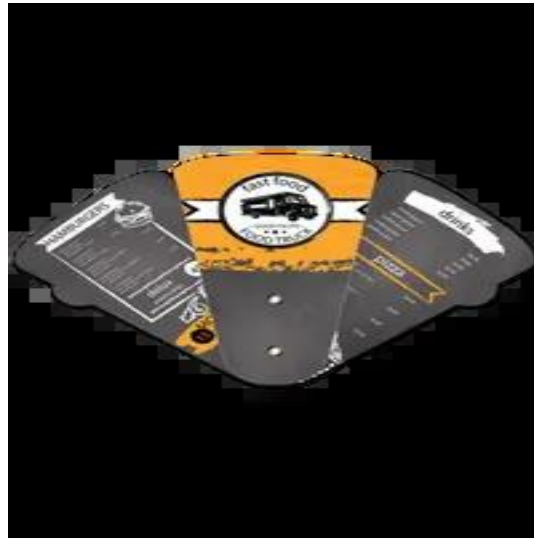

PROMOTION
Your Brand, Printed Right.

LARGE 4 PART EXPANDABLE HAND FAN

ITEM#L4PEHF98409

Reverse Side Printing : \$130(P) \$0.06/EACH(P)

Different Artwork/logo on back side : \$80(P)

PMS Color Match : \$25(V)

Setup Charge : \$70

Plastic Handle : Free

Cost is with Full Color Printing on One side*

Plastic Handel Colors Option

LARGE 4 PART EXPANDABLE HAND FAN Price on (P)**

Product Price

Cost/Quantity	500	1000	2500	5000	10000
Cost on P	\$1.64	\$1.16	\$0.92	\$0.7	\$0.68