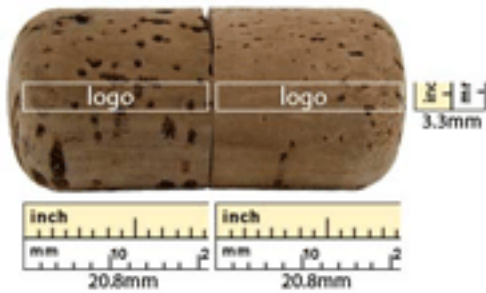

## USB Storage Drive - U347C-16GB-Softwood

- Printing: Laser Engraving (One side, second side is additional.)
- Second side logo print setup: \$80(R) Run charge 0.08 on (R)
- Extra imprint color : \$ setup \$130(R) run charge 0.08(R)
- Full color logo -Setup : \$80(R) 0.10each(R)
- Data upload / Pre loaded : 0.60 each (R)
- Individual wrapping : 0.16(R)
- Custom individual wrap: 0.30(R)
- Printed box packing : 0.40(R)
- Shipping: FREE Ground Shipping
- Material: Cork (Wood)
- Drive Size: 45.6mm x 20.7mm (Diameter)
- Features: Eco-Friendly Natural Renewable Resource
- Digital Proof Fee - \$20(R)
- Extra Imprint Color - \$80(P) setup Fee \$0.08(P)/Each Run Charge
- Second Side Printing - \$130(P) Setup Fee \$0.08(P)/Each Run Charge

### Product Price : 16 GB

Cost/Quantity	50	100	300	500	1000	2000
Cost on P	\$15.2	\$15.04	\$15.04	\$14.88	\$14.72	\$14.72

---

## Imprint Options

- Print Types:Laser Engraving
- Imprint Location:Front & Back(Side)
- Imprint Size:20.8mm x 3.3mm