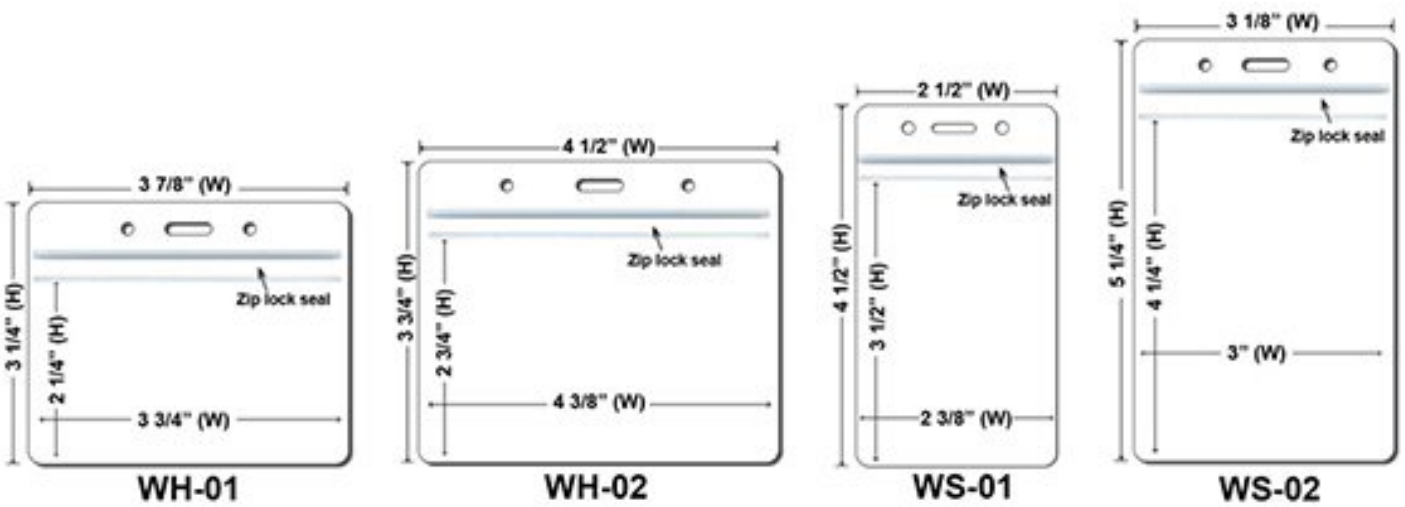

Qty	100	500	1000	2000	5000	10000	25000
WS-01	$0.75	$0.55	$0.50	$0.43	$0.38	$0.34	$0.30
WS-02	$0.75	$0.55	$0.50	$0.43	$0.38	$0.34	$0.30
WH-01	$0.75	$0.55	$0.50	$0.43	$0.38	$0.34	$0.30
WH-02	$0.75	$0.55	$0.50	$0.43	$0.38	$0.34	$0.30

Vertical & Horizontal Haux Leather Badge Holders(Price On a P)