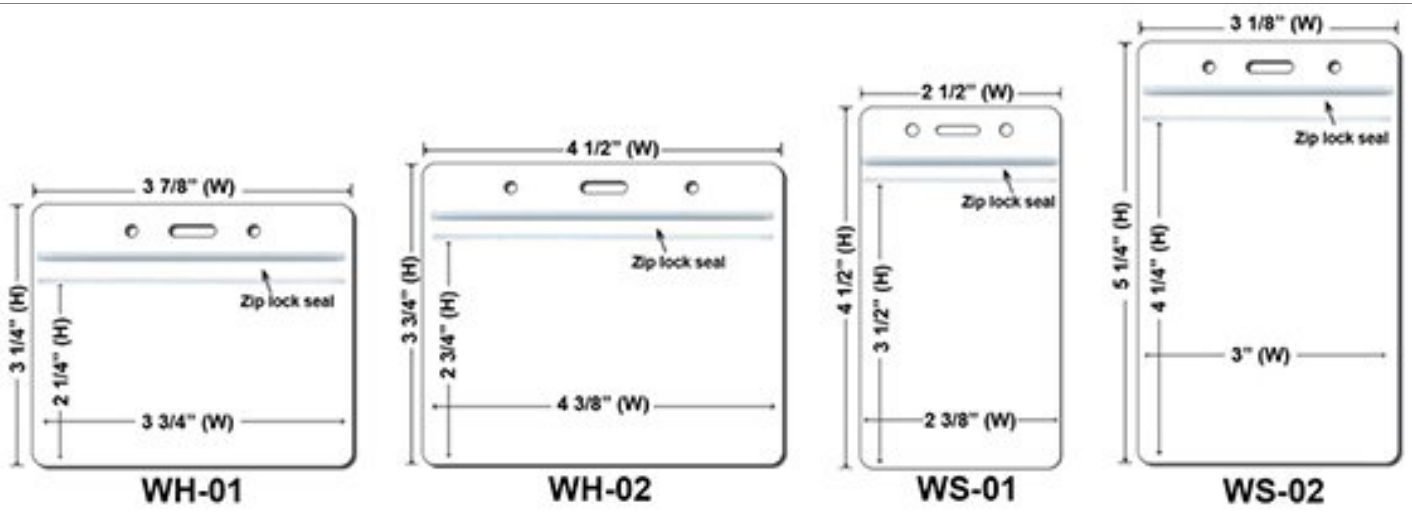

---

Buckle Release

BreakaWay

Cell Phone Attachment

**Lanyard stitching Options  
(Price On a P)**

**Plastic Badge Holders(Price On a P)**

Qty	100	500	1000	2000	5000	10000	25000
WS-01	\$0.75	\$0.55	\$0.50	\$0.43	\$0.38	\$0.34	\$0.30
WS-02	\$0.75	\$0.55	\$0.50	\$0.43	\$0.38	\$0.34	\$0.30
WH-01	\$0.75	\$0.55	\$0.50	\$0.43	\$0.38	\$0.34	\$0.30
WH-02	\$0.75	\$0.55	\$0.50	\$0.43	\$0.38	\$0.34	\$0.30