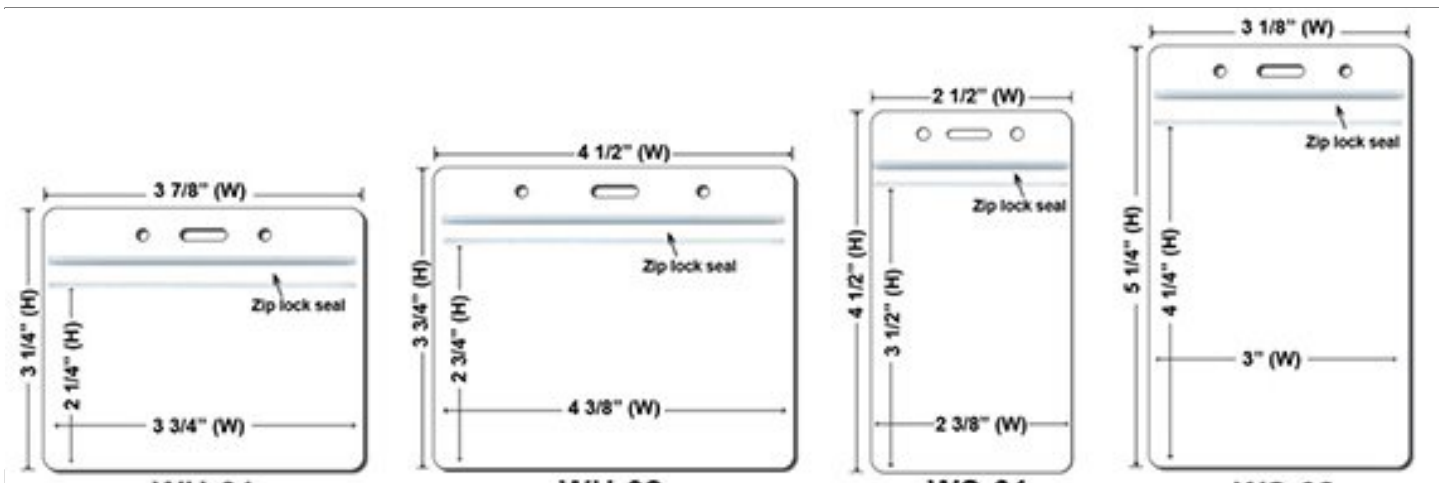

### Extra Options(Price On a P)

Buckle Release

BreakaWay

Cell Phone Attachment

**Lanyard stitching Options  
(Price On a P)**

**Plastic Badge Holders(Price On a P)**

Qty	WH1001	500	1000-02	2000	5000-01	10000	W2500
WS-01	\$0.75	\$0.55	\$0.50	\$0.43	\$0.38	\$0.34	\$0.30
WS-02	\$0.75	\$0.55	\$0.50	\$0.43	\$0.38	\$0.34	\$0.30
WH-01	\$0.75	\$0.55	\$0.50	\$0.43	\$0.38	\$0.34	\$0.30
WH-02	\$0.75	\$0.55	\$0.50	\$0.43	\$0.38	\$0.34	\$0.30