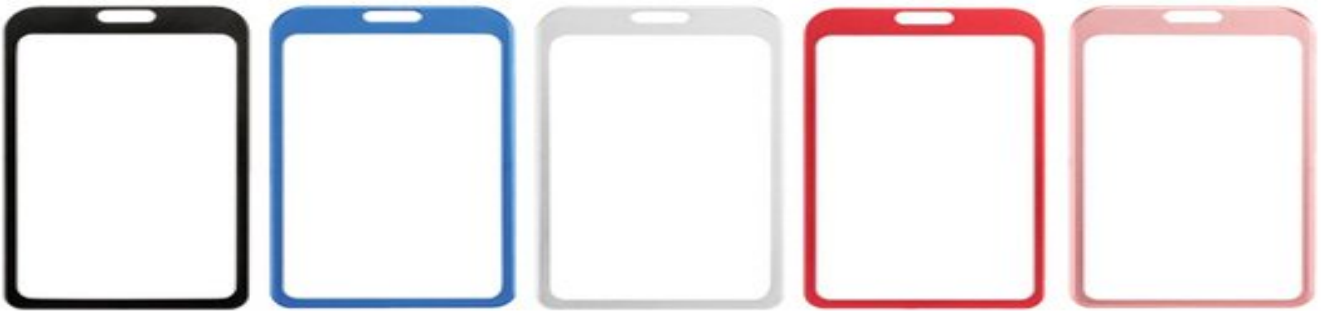

Qty	0 - 99	100	3000	5000
Price	$1.64	$1.56	$1.56	$1.56

Aluminum Badge Holders(Price On a P)

Holder Size - 2 1/4 inch x 3 3/4 inch