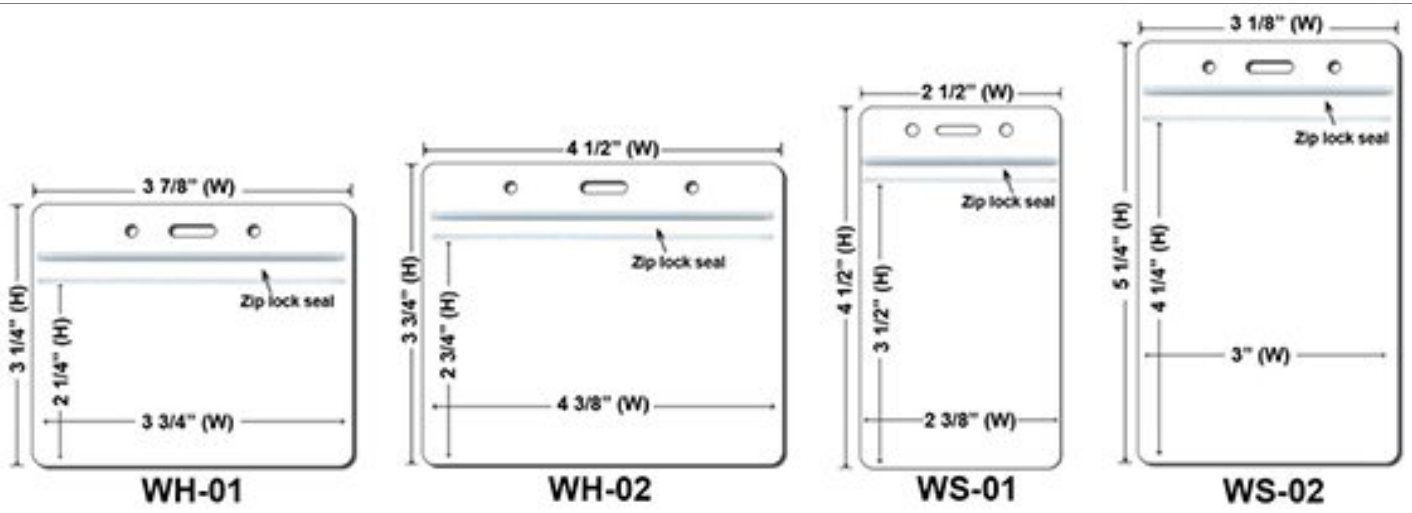

Buckle Release

BreakaWay

Cell Phone Attachment

**Lanyard stitching Options
(Price On a P)**

Plastic Badge Holders(Price On a P)

| Qty | 100 | 500 | 1000 | 2000 | 5000 | 10000 | 25000 |
|-------|--------|--------|--------|--------|--------|--------|--------|
| WS-01 | \$0.75 | \$0.55 | \$0.50 | \$0.43 | \$0.38 | \$0.34 | \$0.30 |
| WS-02 | \$0.75 | \$0.55 | \$0.50 | \$0.43 | \$0.38 | \$0.34 | \$0.30 |
| WH-01 | \$0.75 | \$0.55 | \$0.50 | \$0.43 | \$0.38 | \$0.34 | \$0.30 |
| WH-02 | \$0.75 | \$0.55 | \$0.50 | \$0.43 | \$0.38 | \$0.34 | \$0.30 |

Vertical & Horizontal Haux Leather Badge Holders(Price On a P)

Vertical Size -
2 4/5 inch W x 4 2/5 inch H

Horizontal Size -
4 2/5 inch W x 2 4/5 inch H

| Qty | 0 - 99 | 100 | 3000 | 5000 |
|-----|--------|-----|------|------|
| | | | | |