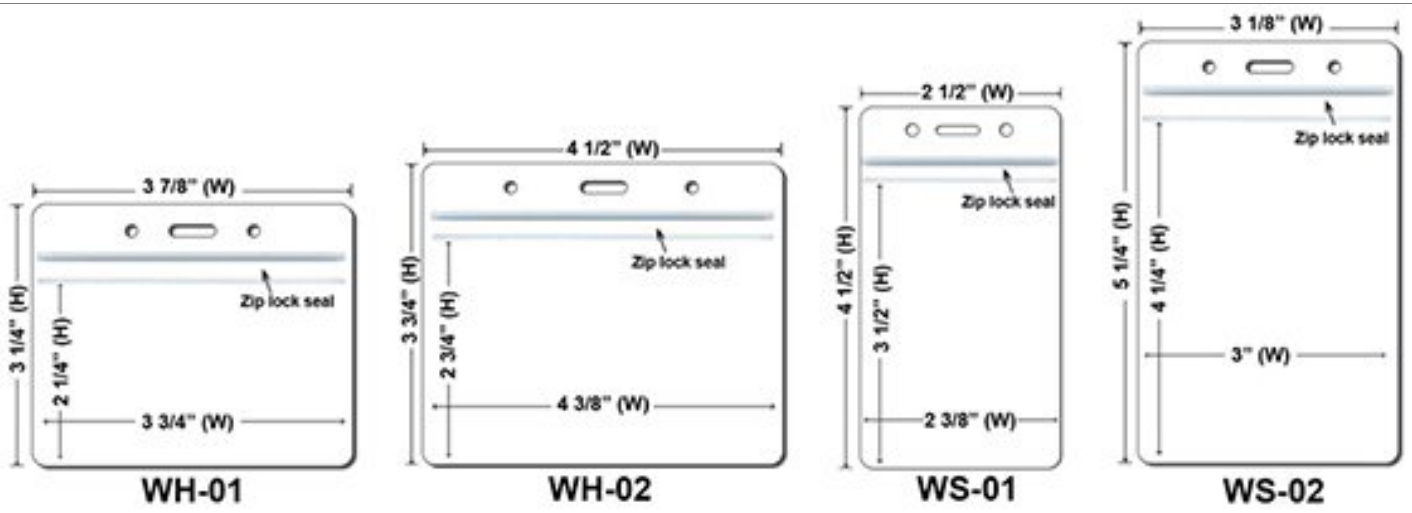

Buckle Release

BreakaWay

Cell Phone Attachment

**Lanyard stitching Options
(Price On a P)**

Plastic Badge Holders(Price On a P)

Qty	100	500	1000	2000	5000	10000	25000
WS-01	\$0.75	\$0.55	\$0.50	\$0.43	\$0.38	\$0.34	\$0.30
WS-02	\$0.75	\$0.55	\$0.50	\$0.43	\$0.38	\$0.34	\$0.30
WH-01	\$0.75	\$0.55	\$0.50	\$0.43	\$0.38	\$0.34	\$0.30
WH-02	\$0.75	\$0.55	\$0.50	\$0.43	\$0.38	\$0.34	\$0.30

Vertical & Horizontal Haux Leather Badge Holders(Price On a P)

Vertical Size -
2 4/5 inch W x 4 2/5 inch H

Horizontal Size -
4 2/5 inch W x 2 4/5 inch H

Qty	0 - 99	100	3000	5000
Price	\$1.64	\$1.56	\$1.56	\$1.56