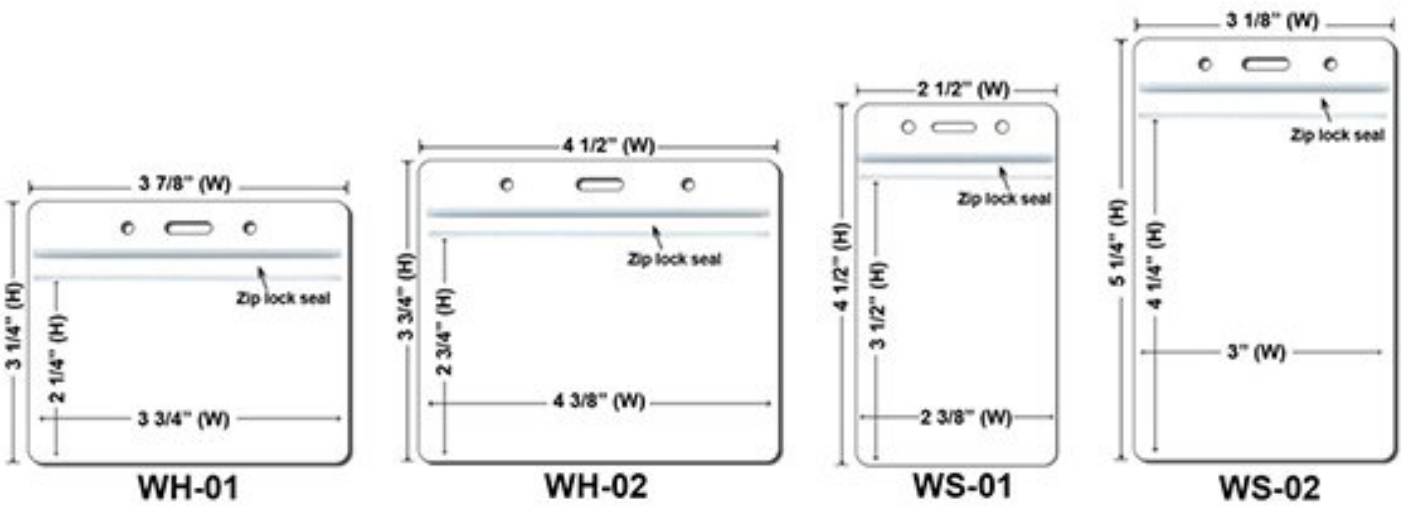

Purple

Extra Options(Price On a P)

Buckle Release

BreakaWay

Cell Phone Attachment

**Lanyard stitching Options
(Price On a P)**

Plastic Badge Holders(Price On a P)

Qty	100	500	1000	2000	5000	10000	25000
WS-01	\$0.75	\$0.55	\$0.50	\$0.43	\$0.38	\$0.34	\$0.30
WS-02	\$0.75	\$0.55	\$0.50	\$0.43	\$0.38	\$0.34	\$0.30
WH-01	\$0.75	\$0.55	\$0.50	\$0.43	\$0.38	\$0.34	\$0.30
WH-02	\$0.75	\$0.55	\$0.50	\$0.43	\$0.38	\$0.34	\$0.30

Vertical & Horizontal Haux Leather Badge Holders(Price On a P)

Vertical Size -
2 4/5 inch W x 4 2/5 inch H

Horizontal Size -
4 2/5 inch W x 2 4/5 inch H

Qty	0 - 99	100	3000	5000
Price	\$1.64	\$1.56	\$1.56	\$1.56