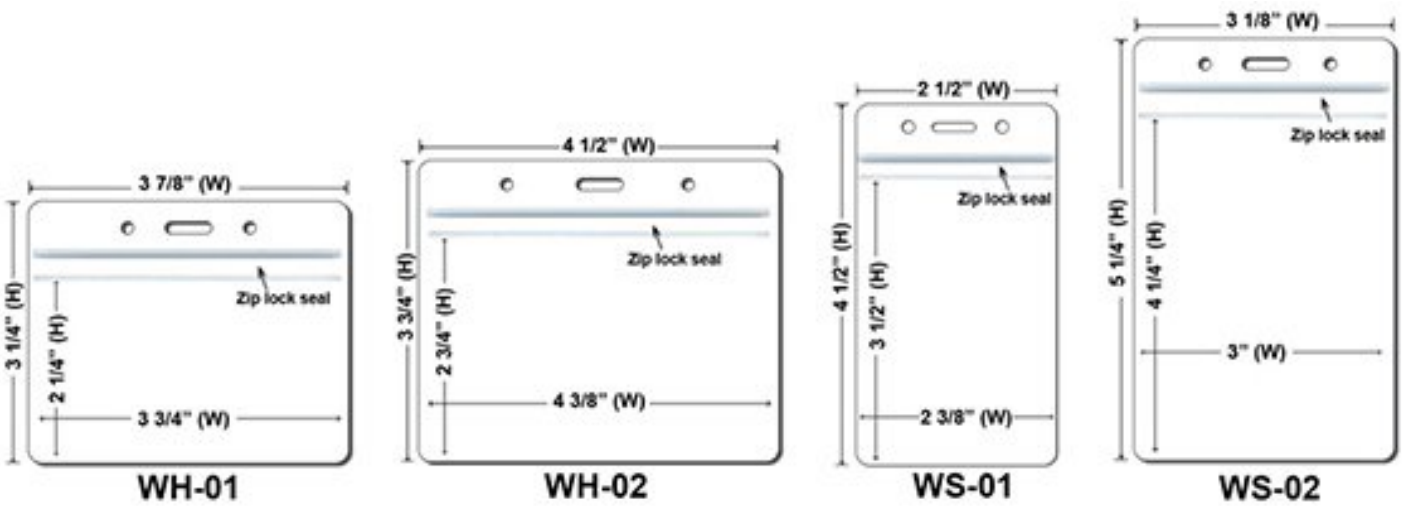

Buckle Release

Safety Breakaway
.20 / Each

BreakaWay

Cell Phone Attachment
.40 / Each

Cell Phone Attachment

**Lanyard stitching Options
(Price On a P)**

Plastic Badge Holders(Price On a P)

Qty	100	500	1000	2000	5000	10000	25000
WS-01	\$0.75	\$0.55	\$0.50	\$0.43	\$0.38	\$0.34	\$0.30
WS-02	\$0.75	\$0.55	\$0.50	\$0.43	\$0.38	\$0.34	\$0.30
WH-01	\$0.75	\$0.55	\$0.50	\$0.43	\$0.38	\$0.34	\$0.30
WH-02	\$0.75	\$0.55	\$0.50	\$0.43	\$0.38	\$0.34	\$0.30

Vertical & Horizontal Haux Leather Badge Holders(Price On a P)

Vertical Size -
2 4/5 inch W x 4 2/5 inch H

Horizontal Size -
4 2/5 inch W x 2 4/5 inch H

Qty	0 - 99	100	3000	5000
Price	\$1.64	\$1.56	\$1.56	\$1.56