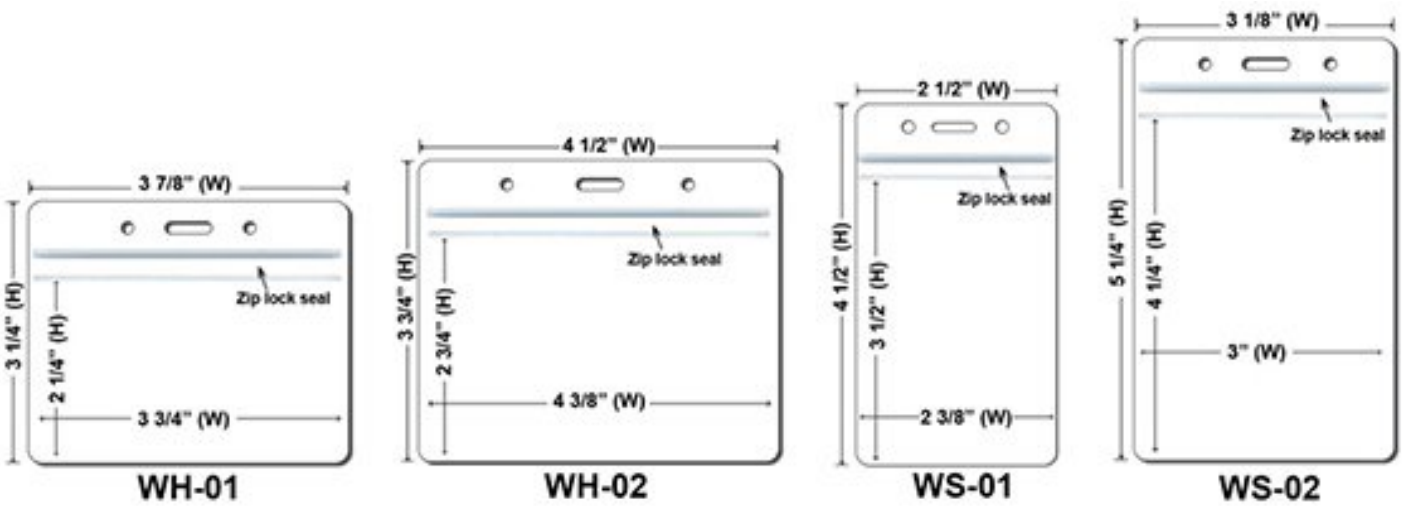

BreakaWay

Cell Phone Attachment

Lanyard stitching Options (Price On a P)

Plastic Badge Holders(Price On a P)

Qty	100	500	1000	2000	5000	10000	25000
WS-01	\$0.75	\$0.55	\$0.50	\$0.43	\$0.38	\$0.34	\$0.30
WS-02	\$0.75	\$0.55	\$0.50	\$0.43	\$0.38	\$0.34	\$0.30
WH-01	\$0.75	\$0.55	\$0.50	\$0.43	\$0.38	\$0.34	\$0.30
WH-02	\$0.75	\$0.55	\$0.50	\$0.43	\$0.38	\$0.34	\$0.30

Vertical & Horizontal Haux Leather Badge Holders(Price On a P)

Vertical Size -
2 4/5 inch W x 4 2/5 inch H

Horizontal Size -
4 2/5 inch W x 2 4/5 inch H

Qty	0 - 99	100	3000	5000
Price	\$1.64	\$1.56	\$1.56	\$1.56