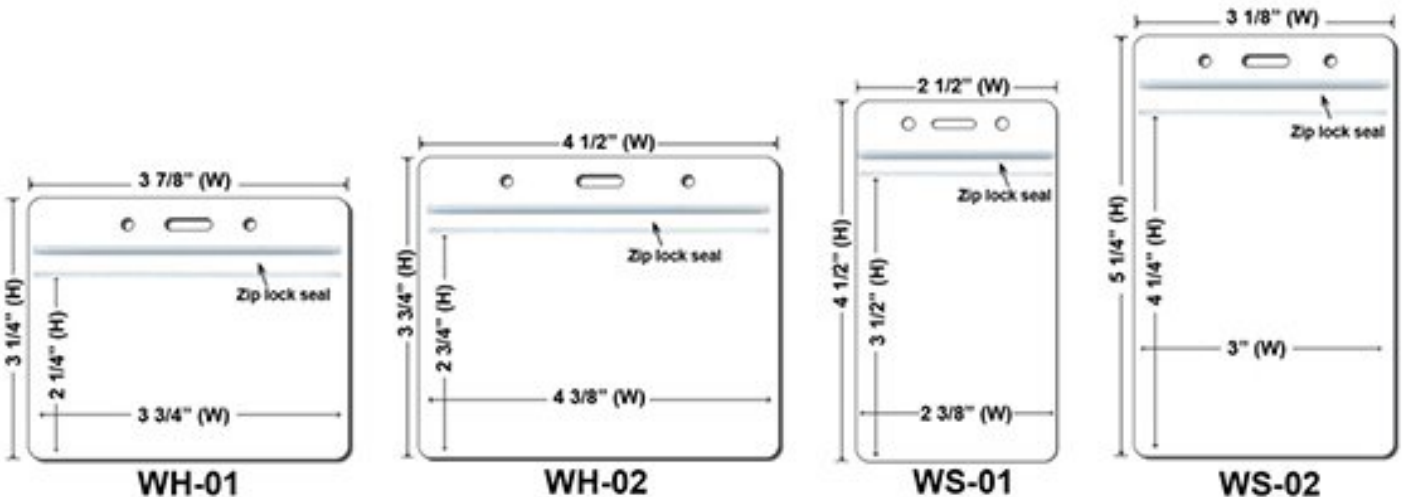

WH-01

WH-02

WS-01

WS-02