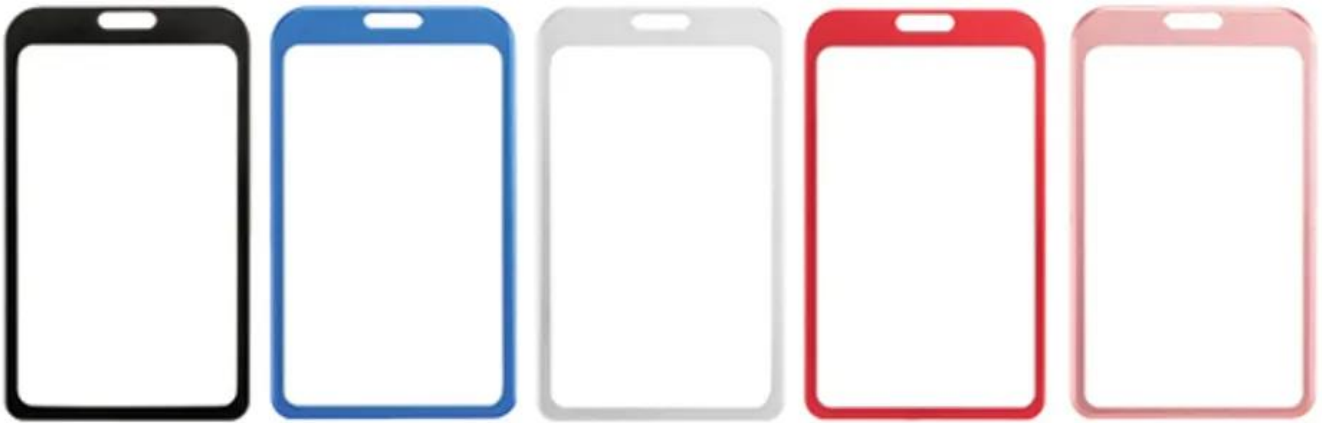

Aluminum Badge Holders(Price On a P)

Holder Size - 2 1/4 inch x 3 3/4 inch

Qty	0 - 99	100	3000	5000
Price	$1.64	$1.56	$1.56	$1.56