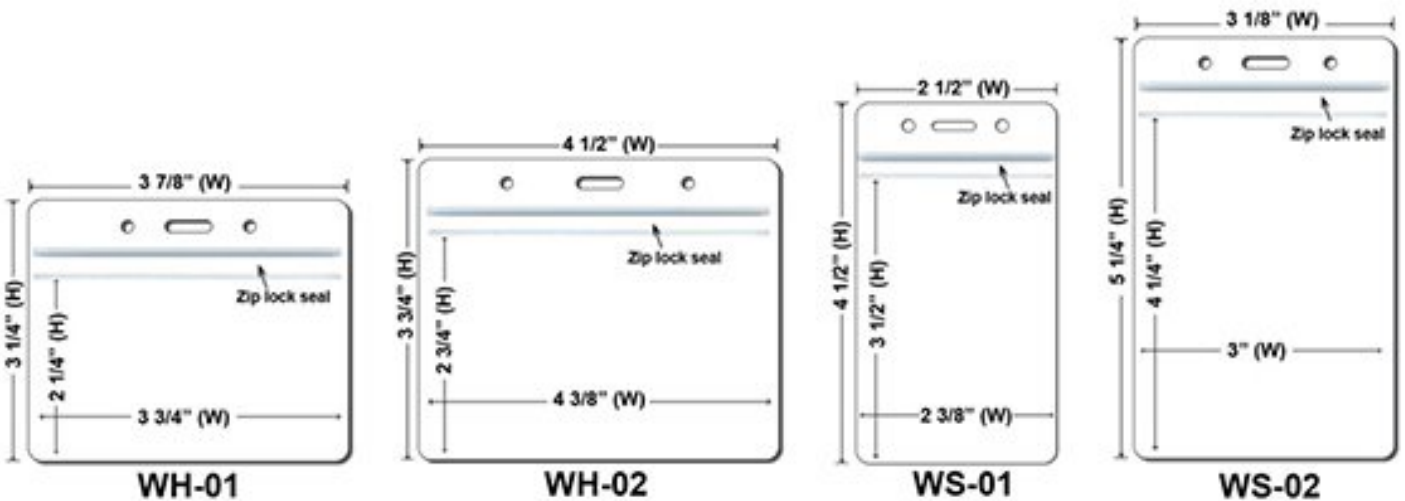

Buckle Release

BreakaWay

Cell Phone Attachment

**Lanyard stitching Options  
(Price On a P)**

**Plastic Badge Holders(Price On a P)**

| Qty   | 100    | 500    | 1000   | 2000   | 5000   | 10000  | 25000  |
|-------|--------|--------|--------|--------|--------|--------|--------|
| WS-01 | \$0.75 | \$0.55 | \$0.50 | \$0.43 | \$0.38 | \$0.34 | \$0.30 |
| WS-02 | \$0.75 | \$0.55 | \$0.50 | \$0.43 | \$0.38 | \$0.34 | \$0.30 |
| WH-01 | \$0.75 | \$0.55 | \$0.50 | \$0.43 | \$0.38 | \$0.34 | \$0.30 |
| WH-02 | \$0.75 | \$0.55 | \$0.50 | \$0.43 | \$0.38 | \$0.34 | \$0.30 |

**Vertical & Horizontal Haux Leather Badge Holders(Price On a P)**

Vertical Size -  
2 4/5 inch W x 4 2/5 inch H

Horizontal Size -  
4 2/5 inch W x 2 4/5 inch H

| Qty   | 0 - 99 | 100    | 3000   | 5000   |
|-------|--------|--------|--------|--------|
| Price | \$1.64 | \$1.56 | \$1.56 | \$1.56 |