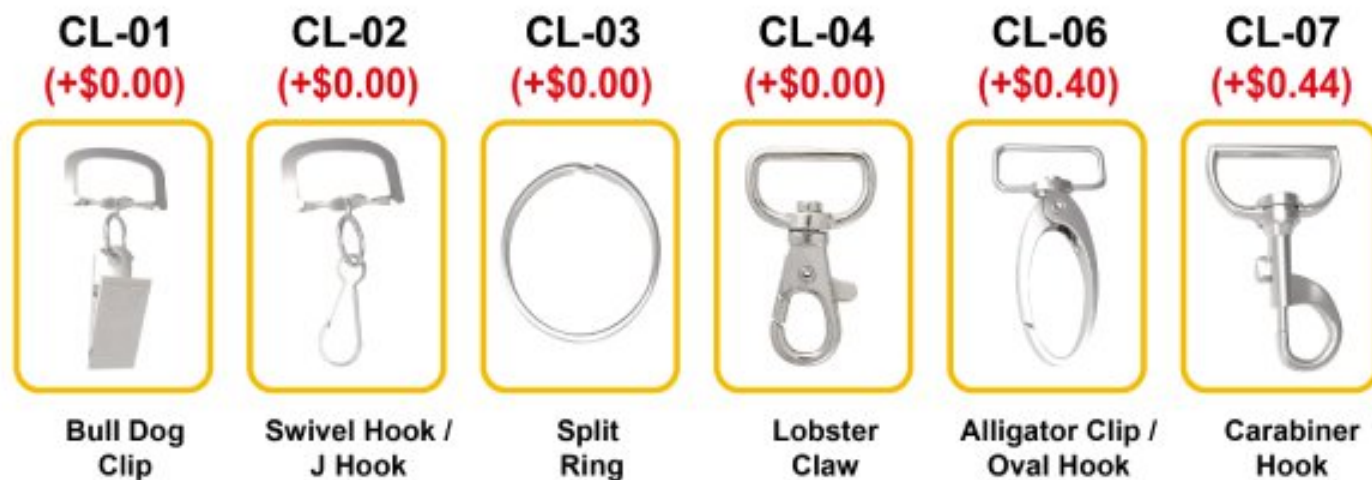

PROMOTION
Your Brand, Printed Right.

1/2 inch Polyester Lanyard-A

Product #	PL984-MS-1/2A
Material	Polyester
Imprint	Printed
Additional Options	<p>Add Another Lanyard Color:\$70(P) Additional Imprint Color: \$90(P) and \$0.06(P) per lanyard Second clip attachment on lanyards: \$0.40/each(P) (CL-01 to CL-05) Second clip attachment on lanyards: \$0.80/each(P) (CL-06 to CL-09) Non-stock Lanyard Colors (PMS): \$160 (P) Add Individual Bag: \$0.08/ each (P) Custom Packaging: Setup - \$380(P) & Runcharge - \$0.16/each(P)(For Eg:- 10000 bands : packed in 50 in each bag) Digital Proof: \$20(P)(Required) Add metal crimp - \$0.45(P)/each Only one message is free 2nd Message Mold: \$100(p) Reverse Side Printing: \$80(P) \$0.08/each (P) Mold Fee Breakdown:Click Here Imprint area of ID reel is around 20mm in diameter. View Printable Size Chart:Click Here</p>
Prices Include	<p>FREEProduction FREESet-up</p>
Color	View PMS Colors (click here for PMS color chart)

Attachment(Price On a P)

Gold & Black Metal Clip Attachment(Price On a P)

Newly Arrived Clip
Attachment(Price On a P)

Carabiner Keychain Attachments(Price On a P)

Extra Options(Price On a P)

**Buckle
Release**
.40 / Each

Buckle Release

**Safety
Breakaway**
.20 / Each

BreakaWay

**Cell Phone
Attachment**
.40 / Each

Cell Phone Attachment

**Lanyard stitching Options
(Price On a P)**

Free

(+\$.10)