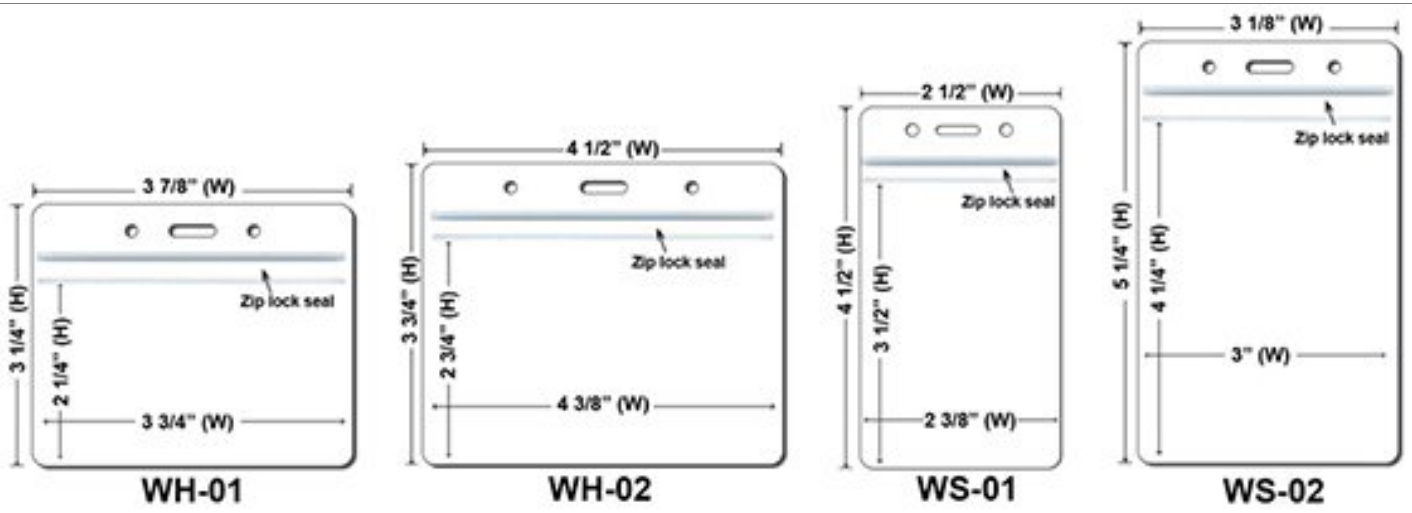

Qty	100	500	1000	2000	5000	10000	25000
WS-01	$0.75	$0.55	$0.50	$0.43	$0.38	$0.34	$0.30
WS-02	$0.75	$0.55	$0.50	$0.43	$0.38	$0.34	$0.30
WH-01	$0.75	$0.55	$0.50	$0.43	$0.38	$0.34	$0.30
WH-02	$0.75	$0.55	$0.50	$0.43	$0.38	$0.34	$0.30