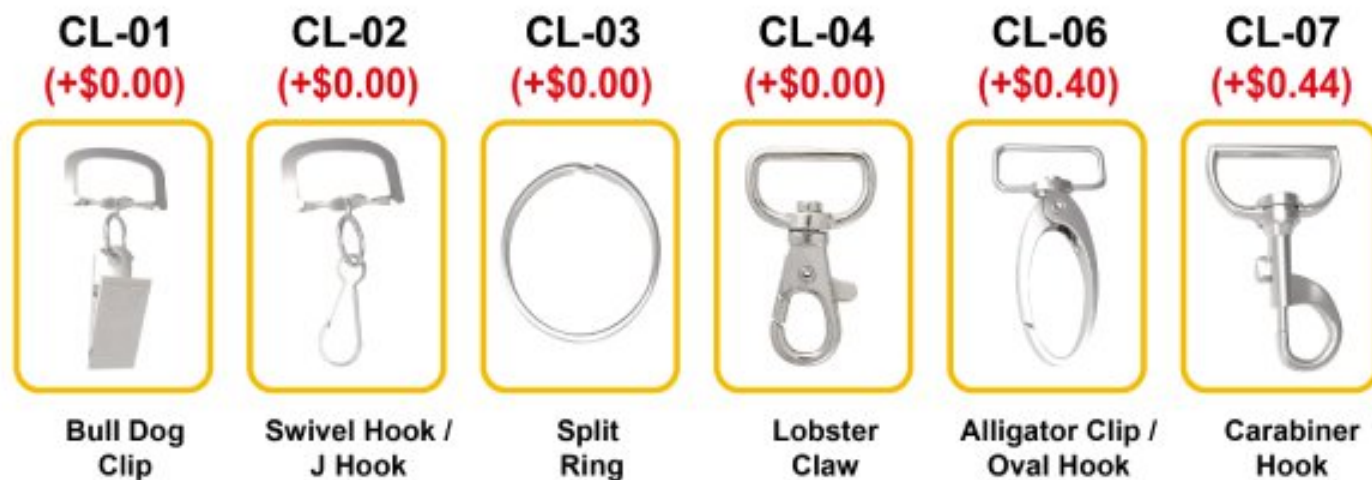

## 1 inch Polyester Lanyard-B

<b>Product #</b>	PL984-MS-1 inch
<b>Material</b>	Polyester
<b>Imprint</b>	Printed
<b>Additional Options</b>	<p>Add Another Lanyard Color:\$70(P)            Additional Imprint Color: \$90(P) and \$0.06(P) per lanyard            Second clip attachment on lanyards: \$0.40/each(P) (CL-01 to CL-05)            Second clip attachment on lanyards: \$0.80/each(P) (CL-06 to CL-09)            Non-stock Lanyard Colors (PMS): \$160 (P)            Add Individual Bag: \$0.08/ each (P)            Custom Packaging: Setup - \$380(P) &amp; Runcharge - \$0.16/each(P)(For Eg:- 10000 bands : packed in 50 in each bag)            Digital Proof: \$20(P)(Required)            Add metal crimp - \$0.10(P)/each            Only one message is free 2nd Message Mold: \$100(p)            Reverse Side Printing: \$80(P) \$0.08/each (P)            Mold Fee Breakdown:<a href="#">Click Here</a>            Imprint area of ID reel is around 20mm in diameter.            View Printable Size Chart:<a href="#">Click Here</a></p>
<b>Prices Include</b>	<p>FREEProduction            FREESet-up</p>
<b>Color</b>	View PMS Colors ( <a href="#">click here for PMS color chart</a> )

# STOCK COLORS

Attachment(Price On a P)

Gold & Black Metal Clip Attachment(Price On a P)

Newly Arrived Clip  
Attachment(Price On a P)