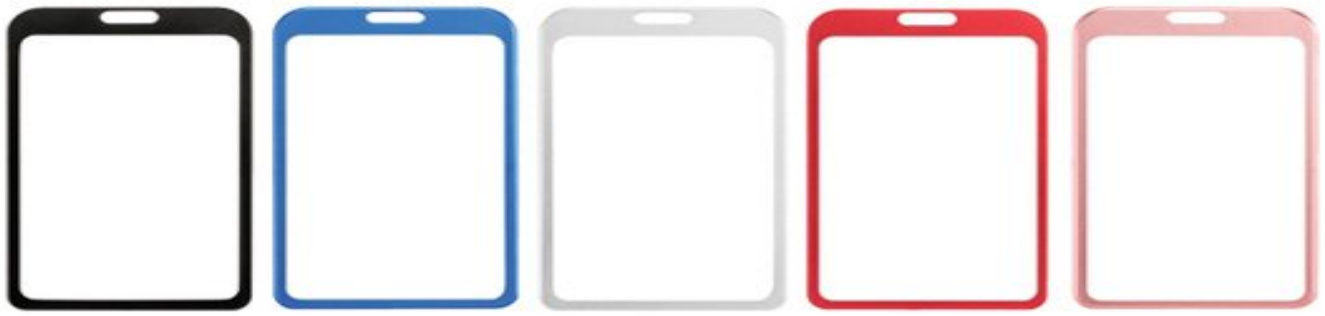

Holder Size - 2 1/4 inch x 3 3/4 inch

Qty	0 - 99	100	3000	5000
Price	$1.64	$1.56	$1.56	$1.56