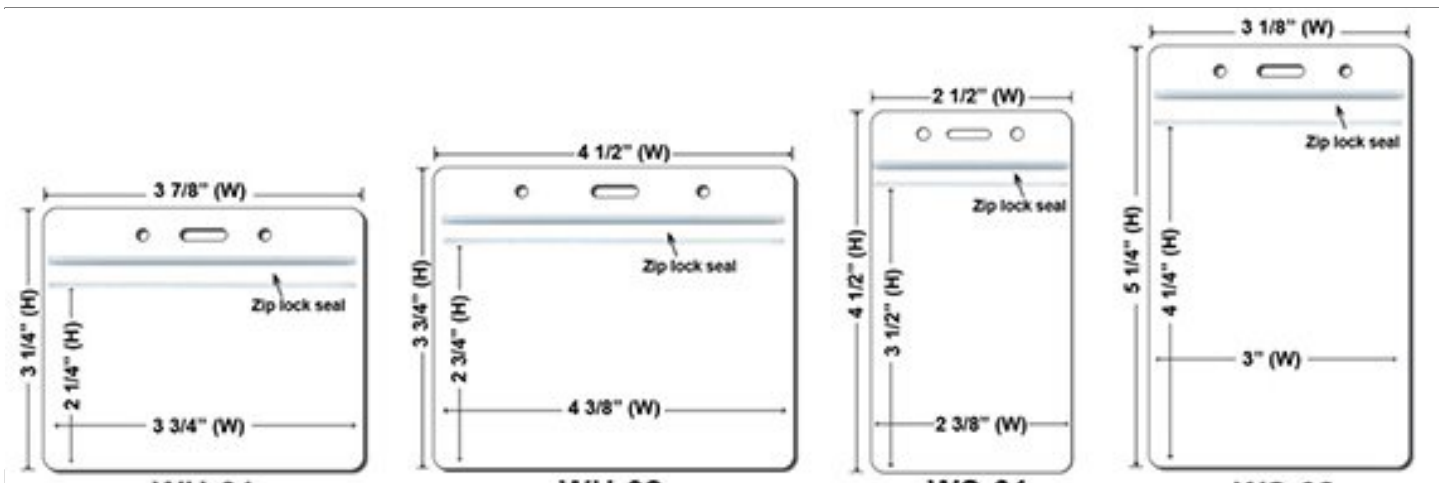

Buckle Release

BreakaWay

Cell Phone Attachment

**Lanyard stitching Options
(Price On a P)**

Plastic Badge Holders(Price On a P)

Qty	WH1001	500	1000	2000	5000	10000	W2500
WS-01	\$0.75	\$0.55	\$0.50	\$0.43	\$0.38	\$0.34	\$0.30
WS-02	\$0.75	\$0.55	\$0.50	\$0.43	\$0.38	\$0.34	\$0.30
WH-01	\$0.75	\$0.55	\$0.50	\$0.43	\$0.38	\$0.34	\$0.30
WH-02	\$0.75	\$0.55	\$0.50	\$0.43	\$0.38	\$0.34	\$0.30

Vertical & Horizontal Haux Leather Badge Holders(Price On a P)

Vertical Size -
2 4/5 inch W x 4 2/5 inch H

Horizontal Size -
4 2/5 inch W x 2 4/5 inch H

Qty	0 - 99	100	3000	5000
Price	\$1.64	\$1.56	\$1.56	\$1.56