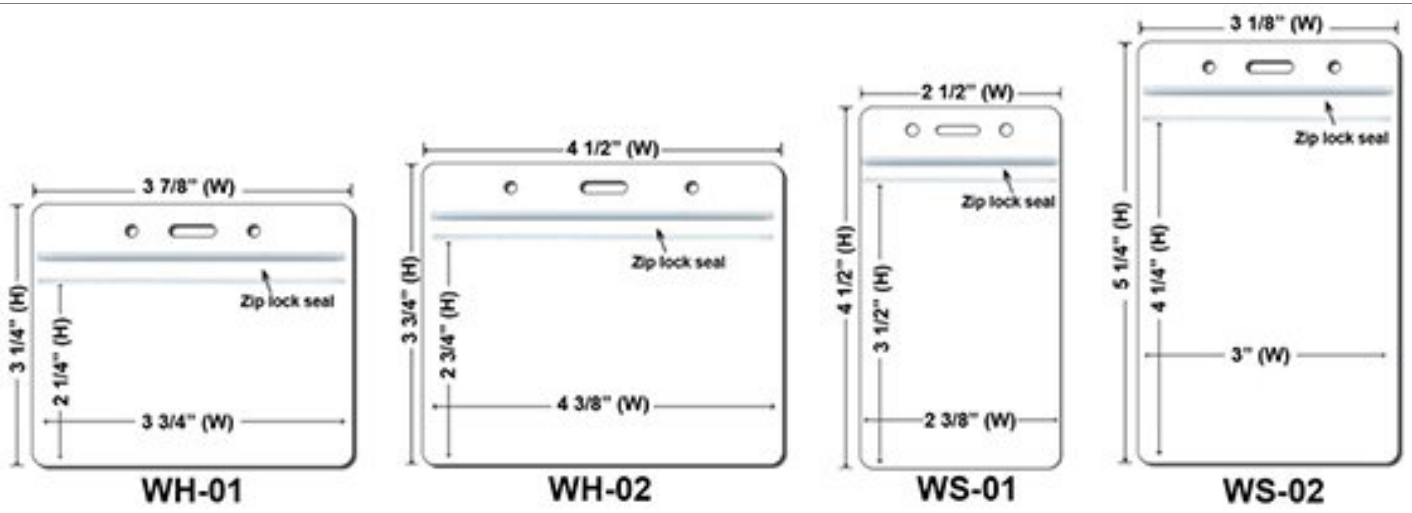

Buckle Release

BreakaWay

Cell Phone Attachment

**Lanyard stitching Options  
(Price On a P)**

**Plastic Badge Holders(Price On a P)**

Qty	100	500	1000	2000	5000	10000	25000
WS-01	\$0.75	\$0.55	\$0.50	\$0.43	\$0.38	\$0.34	\$0.30
WS-02	\$0.75	\$0.55	\$0.50	\$0.43	\$0.38	\$0.34	\$0.30
WH-01	\$0.75	\$0.55	\$0.50	\$0.43	\$0.38	\$0.34	\$0.30
WH-02	\$0.75	\$0.55	\$0.50	\$0.43	\$0.38	\$0.34	\$0.30