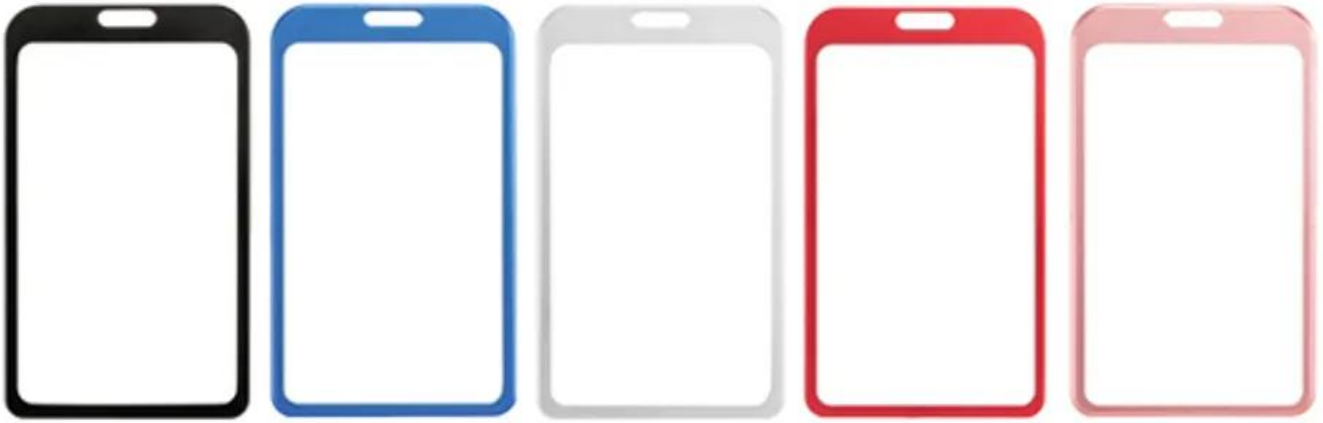

Holder Size - 2 1/4 inch x 3 3/4 inch

Qty	0 - 99	100	3000	5000
Price	$1.64	$1.56	$1.56	$1.56