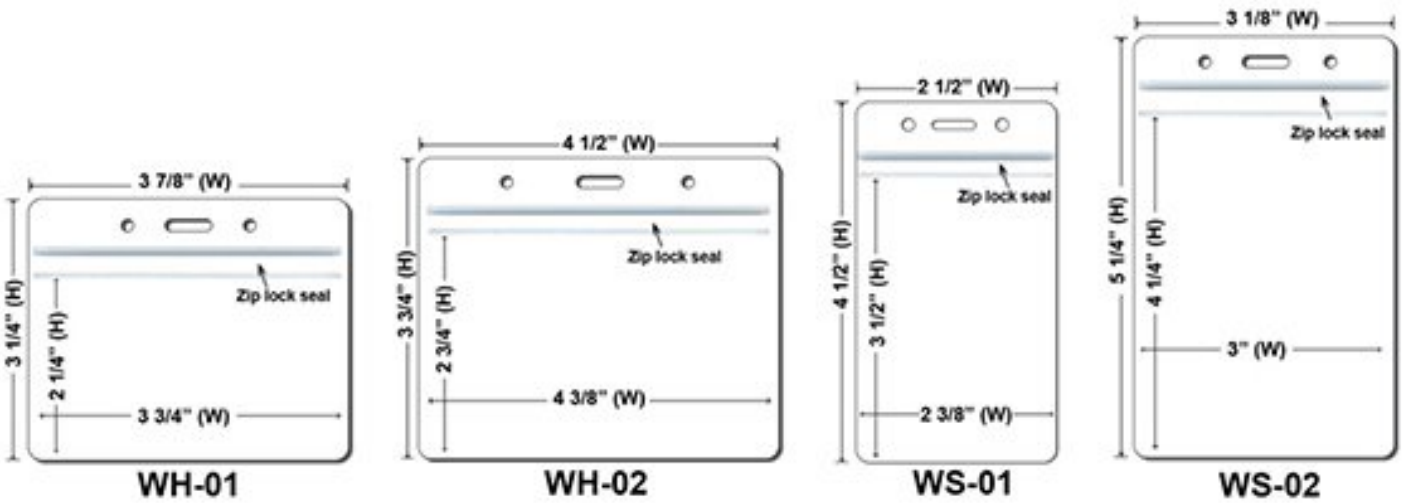

BreakaWay

Cell Phone Attachment

**Lanyard stitching Options
(Price On a P)**

Plastic Badge Holders(Price On a P)

Qty	100	500	1000	2000	5000	10000	25000
WS-01	\$0.75	\$0.55	\$0.50	\$0.43	\$0.38	\$0.34	\$0.30
WS-02	\$0.75	\$0.55	\$0.50	\$0.43	\$0.38	\$0.34	\$0.30
WH-01	\$0.75	\$0.55	\$0.50	\$0.43	\$0.38	\$0.34	\$0.30
WH-02	\$0.75	\$0.55	\$0.50	\$0.43	\$0.38	\$0.34	\$0.30

Vertical & Horizontal Haux Leather Badge Holders(Price On a P)

Vertical Size -
2 4/5 inch W x 4 2/5 inch H

Horizontal Size -
4 2/5 inch W x 2 4/5 inch H

Qty	0 - 99	100	3000	5000
Price	\$1.64	\$1.56	\$1.56	\$1.56