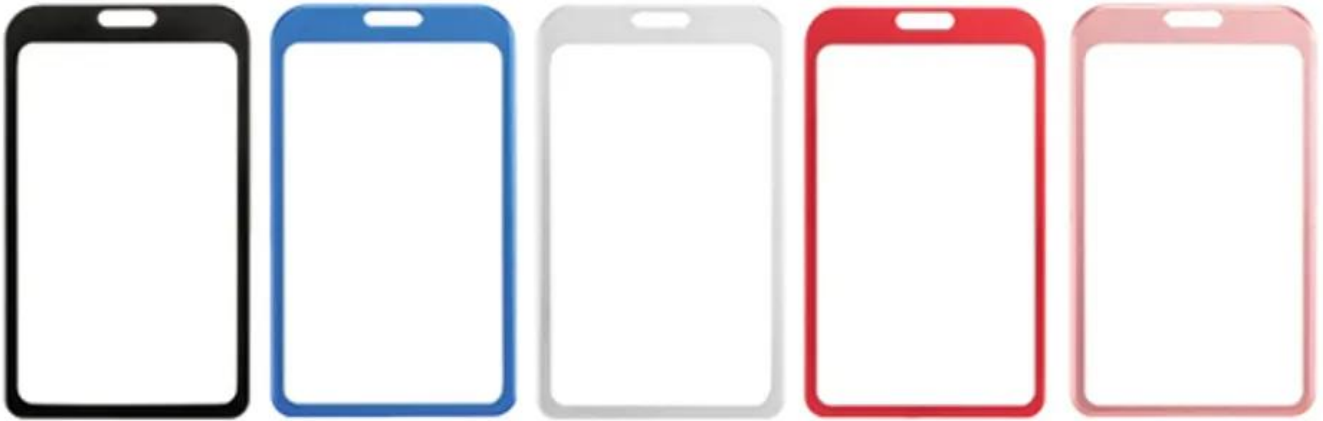

Aluminum Badge Holders(Price On a P)

Holder Size - 2 1/4 inch x 3 3/4 inch

Qty	0 - 99	100	3000	5000
Price	$1.64	$1.56	$1.56	$1.56

Glossy PVC ID Cards(Price On a P)