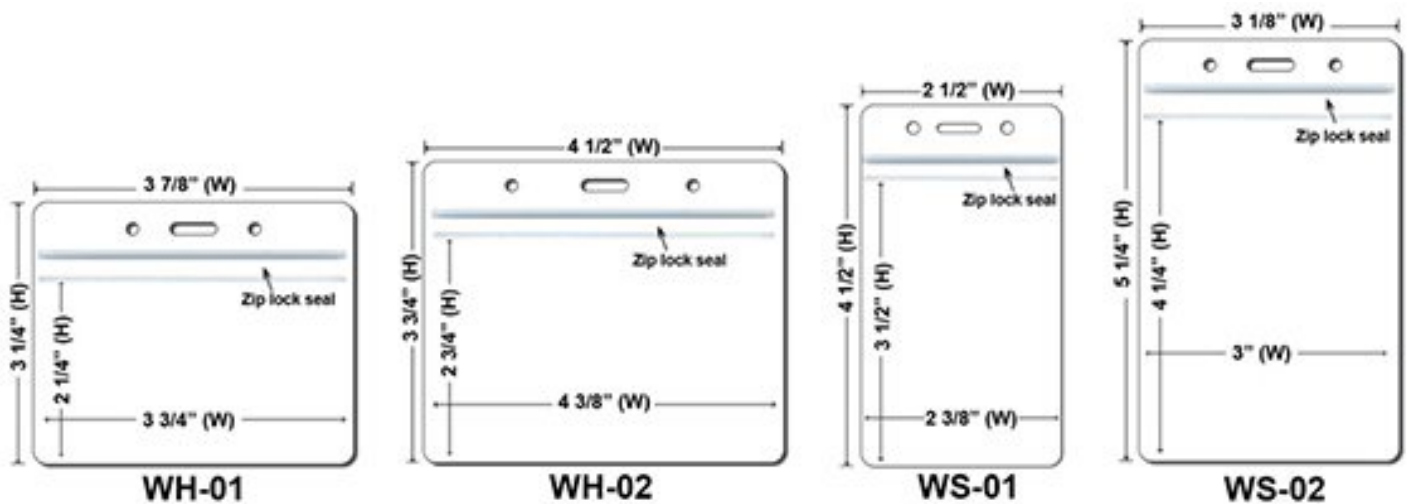

Qty	100	500	1000	2000	5000	10000	25000
WS-01	$0.75	$0.55	$0.50	$0.43	$0.38	$0.34	$0.30