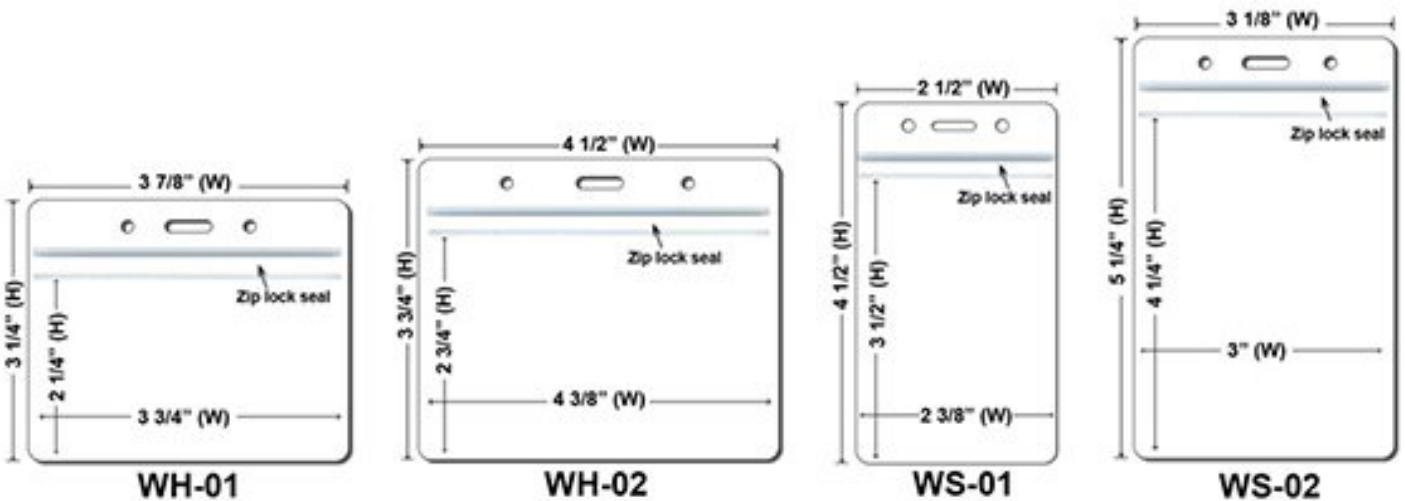

Plastic Badge Holders(Price On a P)