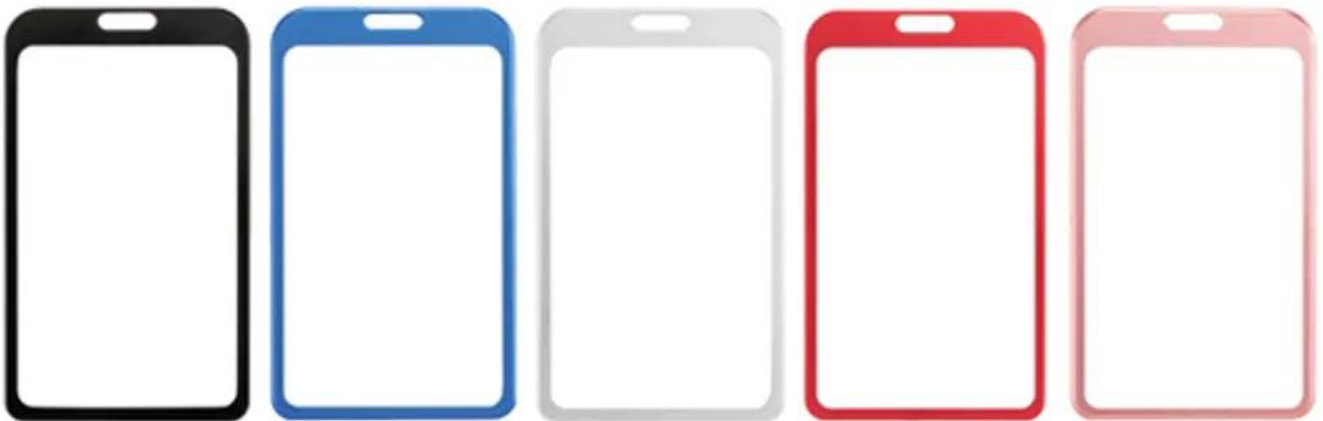

Aluminum Badge Holders(Price On a P)

Holder Size - 2 1/4 inch x 3 3/4 inch

Qty	0 - 99	100	3000	5000
Price	$1.64	$1.56	$1.56	$1.56

Glossy PVC ID Cards(Price On a P)