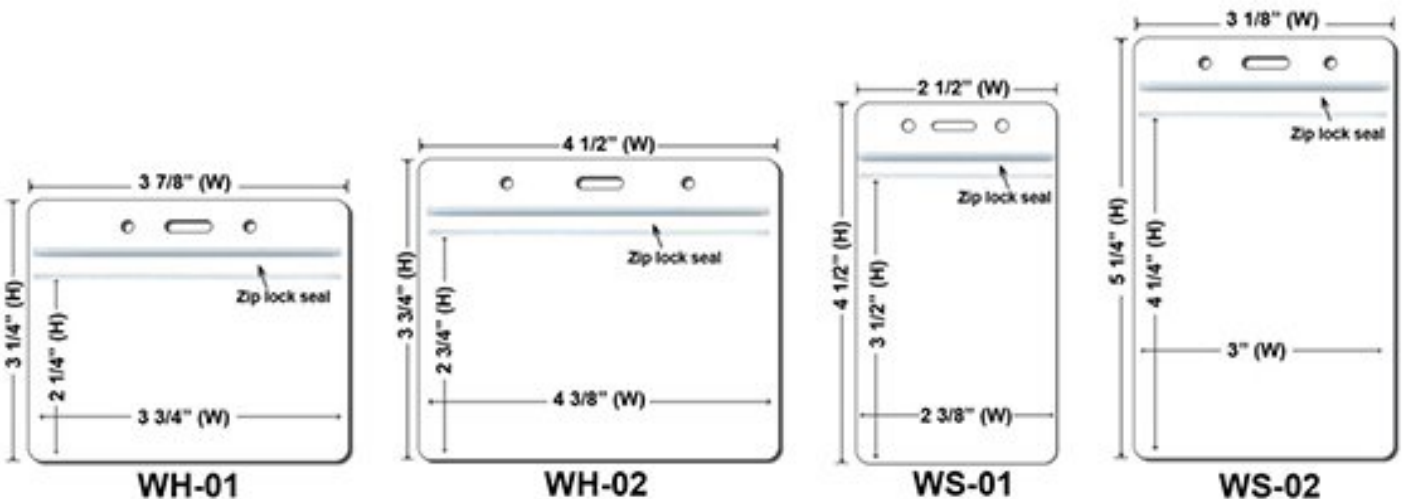

WH-01

WH-02

WS-01

WS-02