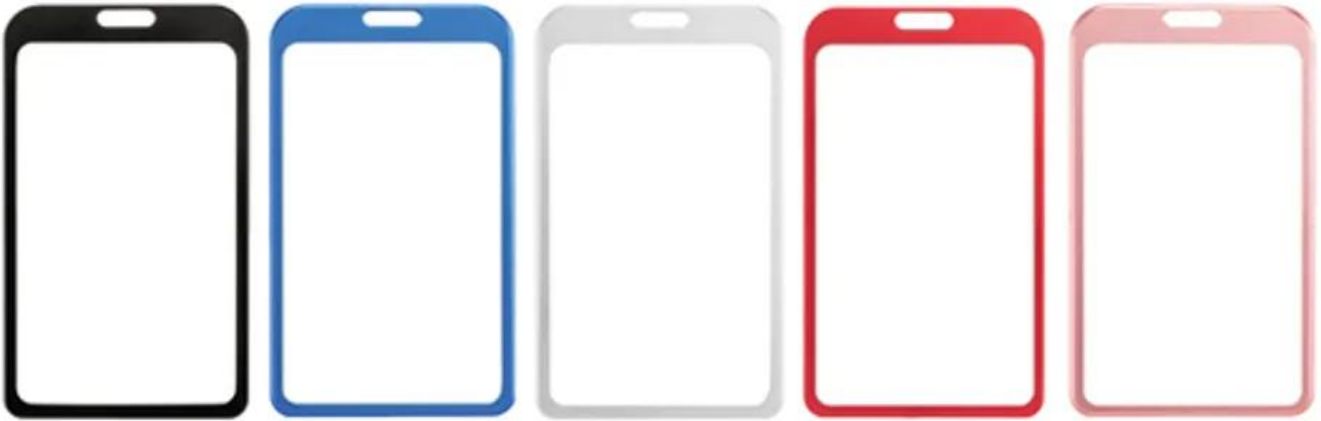

Aluminum Badge Holders(Price On a P)

Holder Size - 2 1/4 inch x 3 3/4 inch

Qty	0 - 99	100	3000	5000
Price	$1.64	$1.56	$1.56	$1.56

Glossy PVC ID Cards(Price On a P)