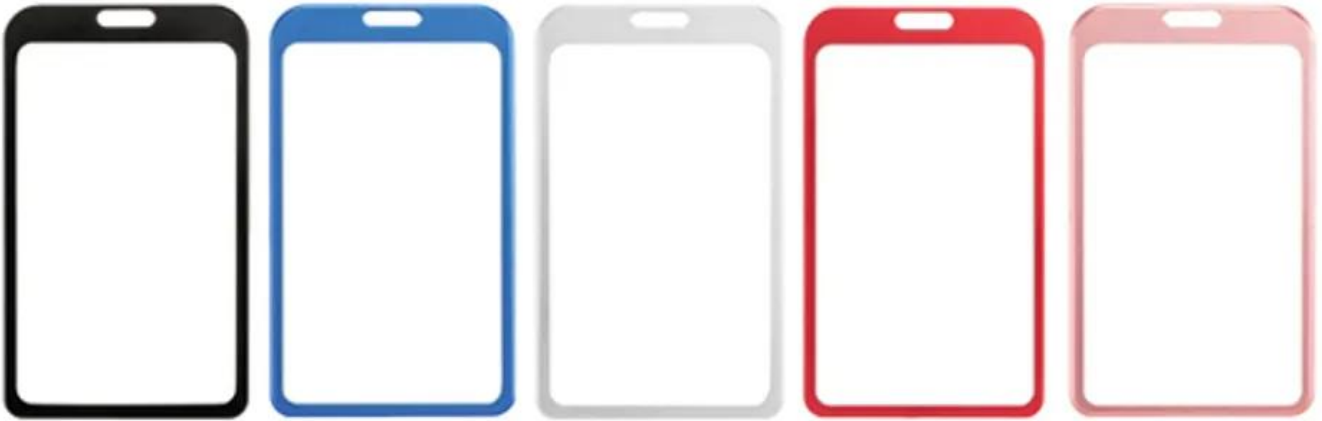

Aluminum Badge Holders(Price On a P)

Holder Size - 2 1/4 inch x 3 3/4 inch

Qty	0 - 99	100	3000	5000
Price	$1.64	$1.56	$1.56	$1.56

Glossy PVC ID Cards(Price On a P)