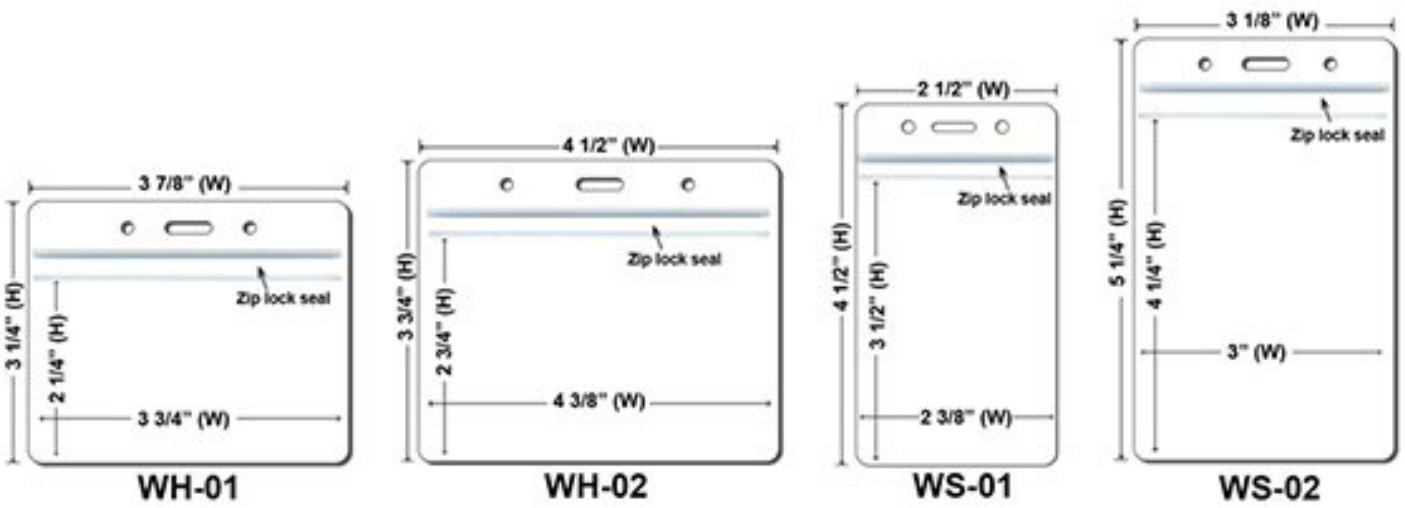

Qty	100	500	1000	2000	5000	10000	25000
WS-01	$0.75	$0.55	$0.50	$0.43	$0.38	$0.34	$0.30
WS-02	$0.75	$0.55	$0.50	$0.43	$0.38	$0.34	$0.30
WH-01	$0.75	$0.55	$0.50	$0.43	$0.38	$0.34	$0.30
WH-02	$0.75	$0.55	$0.50	$0.43	$0.38	$0.34	$0.30

Vertical & Horizontal Haux Leather Badge Holders(Price On a P)