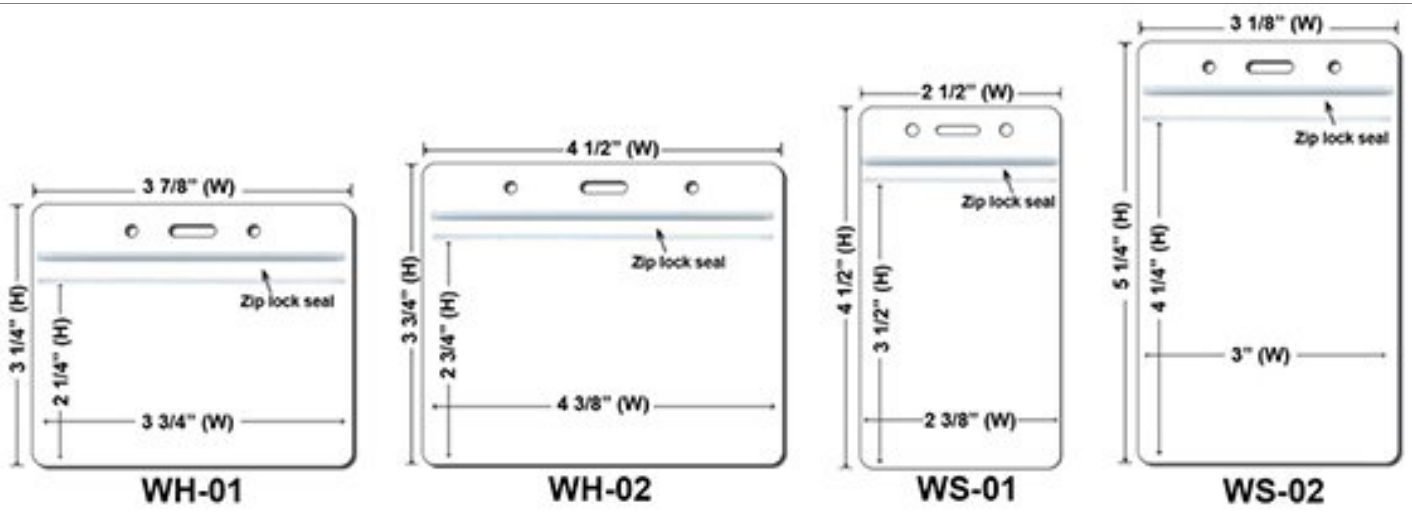

BreakaWay

Cell Phone Attachment

**Lanyard stitching Options
(Price On a P)**

Plastic Badge Holders(Price On a P)

Qty	100	500	1000	2000	5000	10000	25000
WS-01	\$0.75	\$0.55	\$0.50	\$0.43	\$0.38	\$0.34	\$0.30
WS-02	\$0.75	\$0.55	\$0.50	\$0.43	\$0.38	\$0.34	\$0.30
WH-01	\$0.75	\$0.55	\$0.50	\$0.43	\$0.38	\$0.34	\$0.30
WH-02	\$0.75	\$0.55	\$0.50	\$0.43	\$0.38	\$0.34	\$0.30