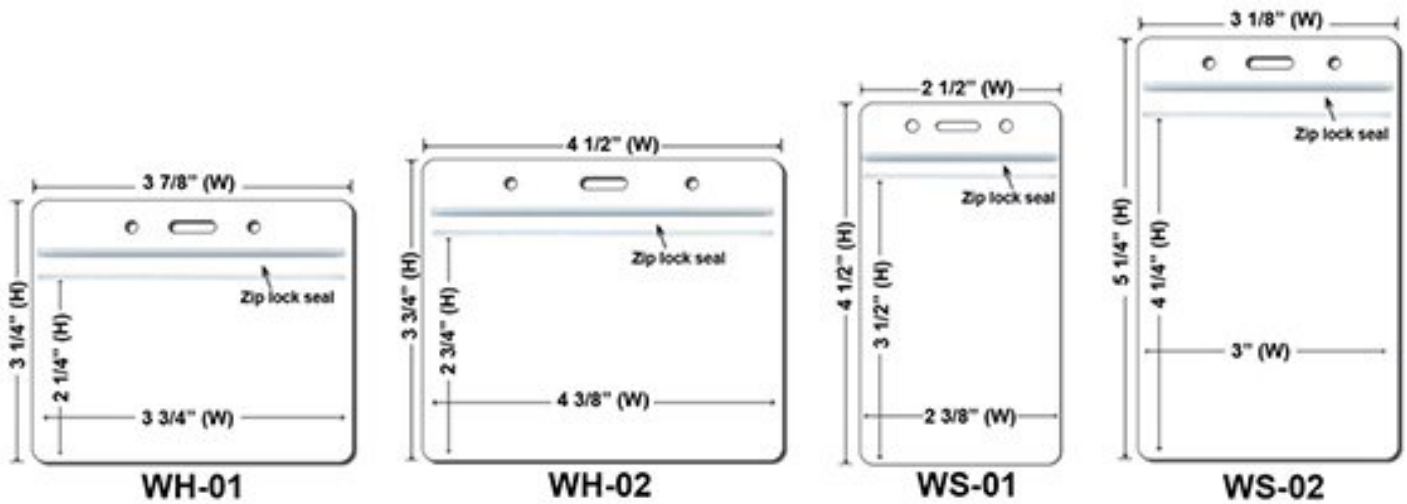

Buckle Release

BreakaWay

Cell Phone Attachment

**Lanyard stitching Options  
(Price On a P)**

**Plastic Badge Holders(Price On a P)**

| Qty   | 100    | 500    | 1000   | 2000   | 5000   | 10000  | 25000  |
|-------|--------|--------|--------|--------|--------|--------|--------|
| WS-01 | \$0.75 | \$0.55 | \$0.50 | \$0.43 | \$0.38 | \$0.34 | \$0.30 |
| WS-02 | \$0.75 | \$0.55 | \$0.50 | \$0.43 | \$0.38 | \$0.34 | \$0.30 |
| WH-01 | \$0.75 | \$0.55 | \$0.50 | \$0.43 | \$0.38 | \$0.34 | \$0.30 |
| WH-02 | \$0.75 | \$0.55 | \$0.50 | \$0.43 | \$0.38 | \$0.34 | \$0.30 |

**Vertical & Horizontal Haux Leather Badge Holders(Price On a P)**

Vertical Size -  
2 4/5 inch W x 4 2/5 inch H

Horizontal Size -  
4 2/5 inch W x 2 4/5 inch H

| Qty   | 0 - 99 | 100    | 3000   | 5000   |
|-------|--------|--------|--------|--------|
| Price | \$1.64 | \$1.56 | \$1.56 | \$1.56 |