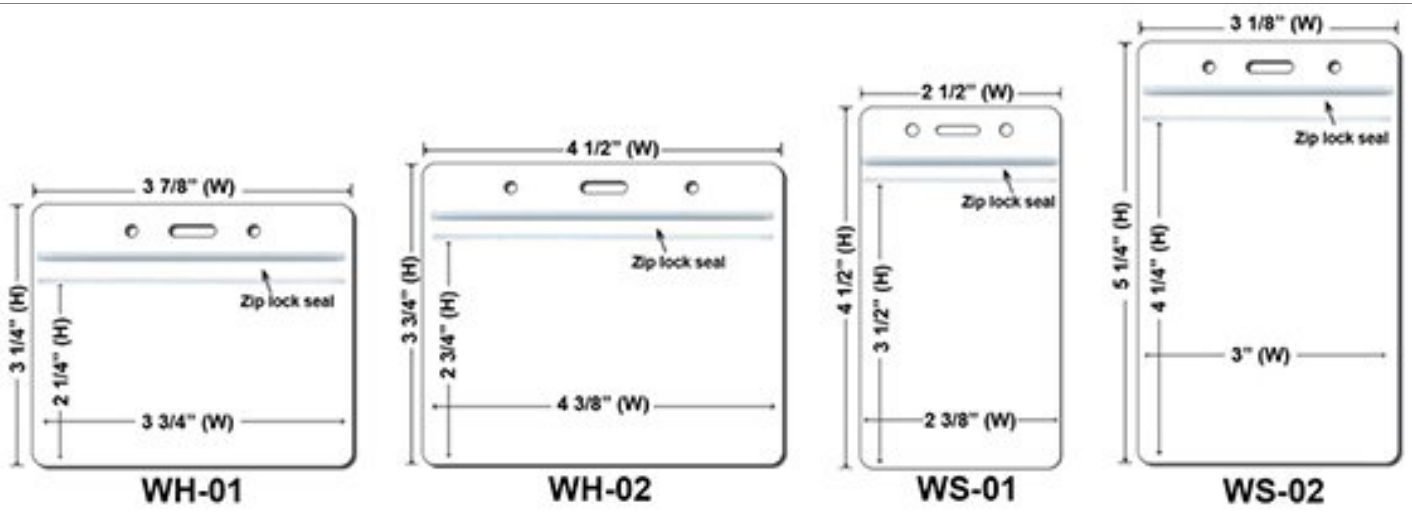

### Extra Options(Price On a P)

Buckle Release

BreakaWay

Cell Phone Attachment

**Lanyard stitching Options  
(Price On a P)**

**Plastic Badge Holders(Price On a P)**

Qty	100	500	1000	2000	5000	10000	25000
WS-01	\$0.75	\$0.55	\$0.50	\$0.43	\$0.38	\$0.34	\$0.30
WS-02	\$0.75	\$0.55	\$0.50	\$0.43	\$0.38	\$0.34	\$0.30
WH-01	\$0.75	\$0.55	\$0.50	\$0.43	\$0.38	\$0.34	\$0.30
WH-02	\$0.75	\$0.55	\$0.50	\$0.43	\$0.38	\$0.34	\$0.30